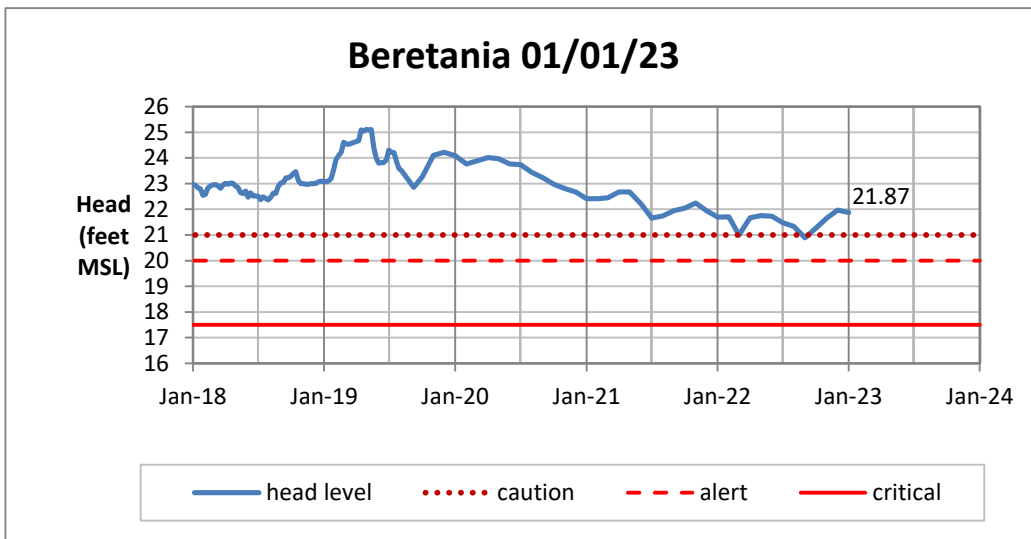

Head Report

Head Report

Head Report

Head Report

Head Report

HONOLULU WATERSHED AREA Rainfall Intake

Monthly Production