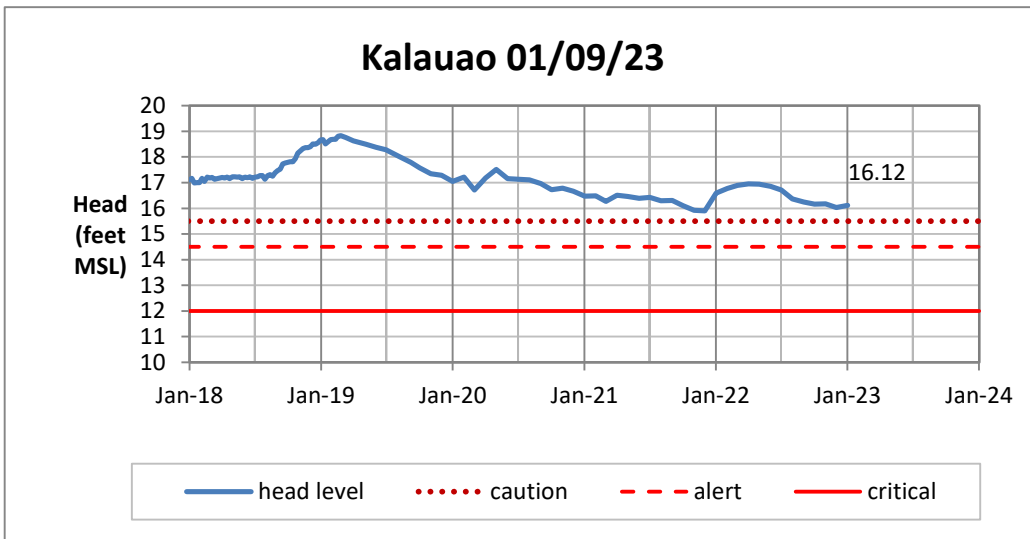

Head Report

Head Report

Head Report

Head Report

Head Report

HONOLULU WATERSHED AREA Rainfall Intake

Monthly Production