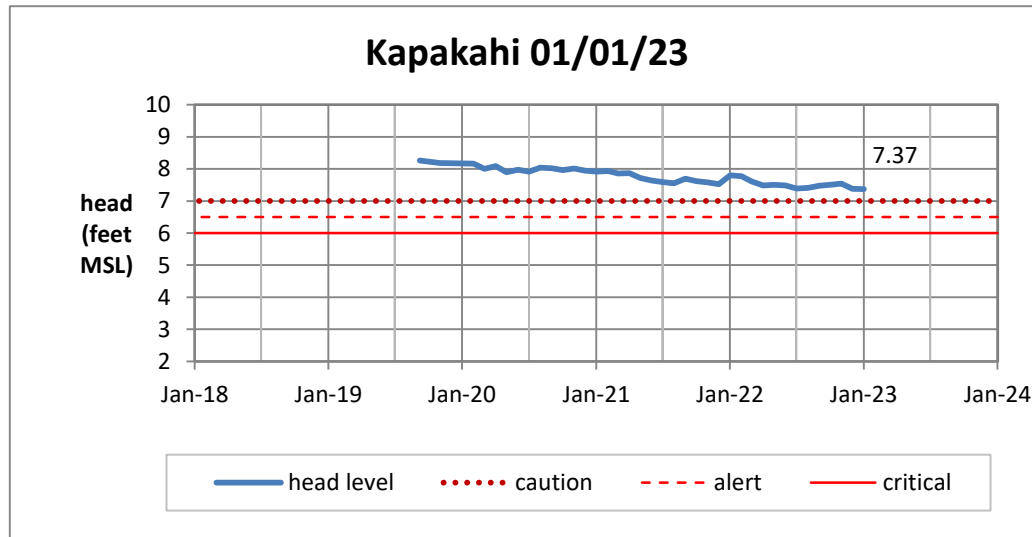

Head Report

Head Report

Head Report

Head Report

Head Report

HONOLULU WATERSHED AREA Rainfall Intake

Monthly Production