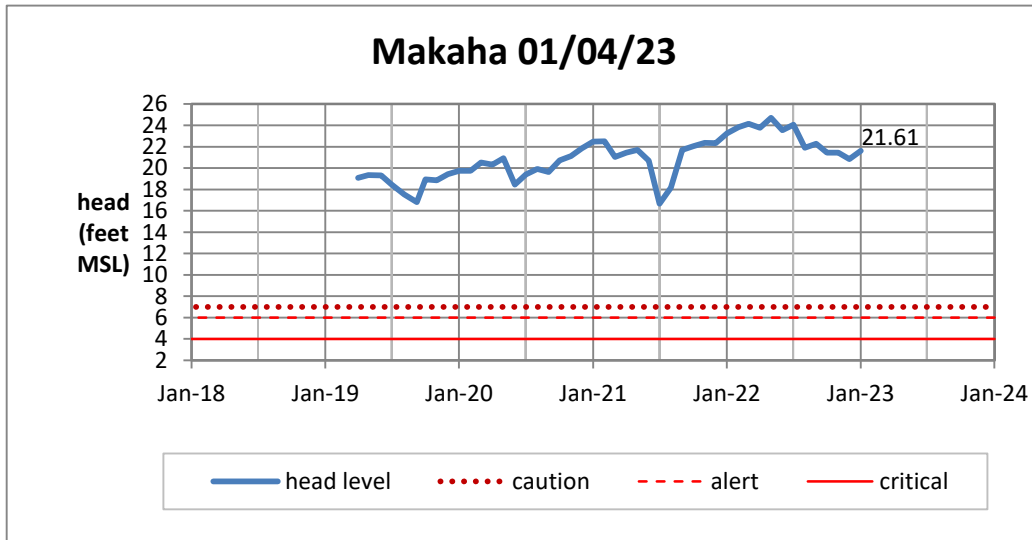

Head Report

Head Report

Head Report

Head Report

Head Report

HONOLULU WATERSHED AREA Rainfall Intake

Monthly Production