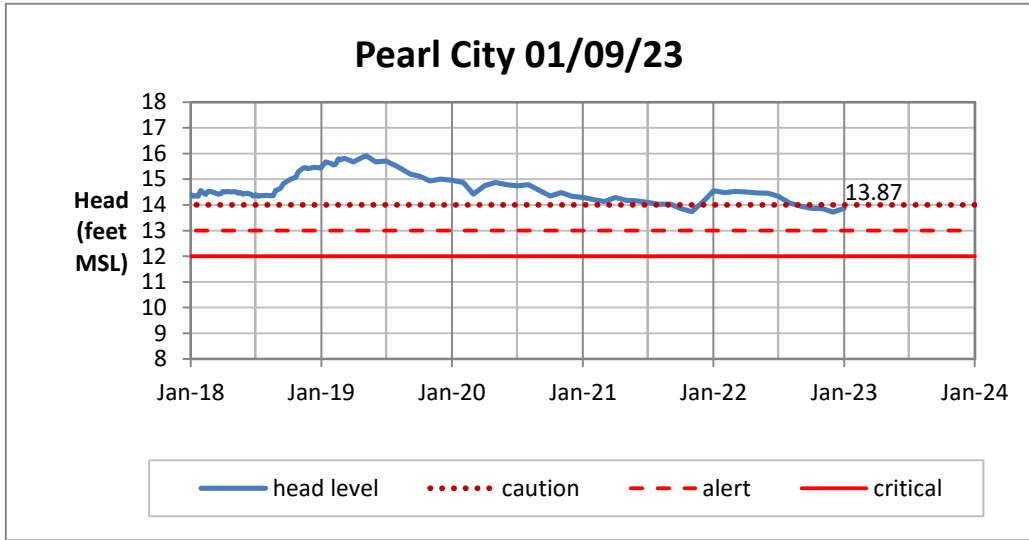

Head Report

Head Report

Head Report

Head Report

Head Report

HONOLULU WATERSHED AREA Rainfall Intake

Monthly Production