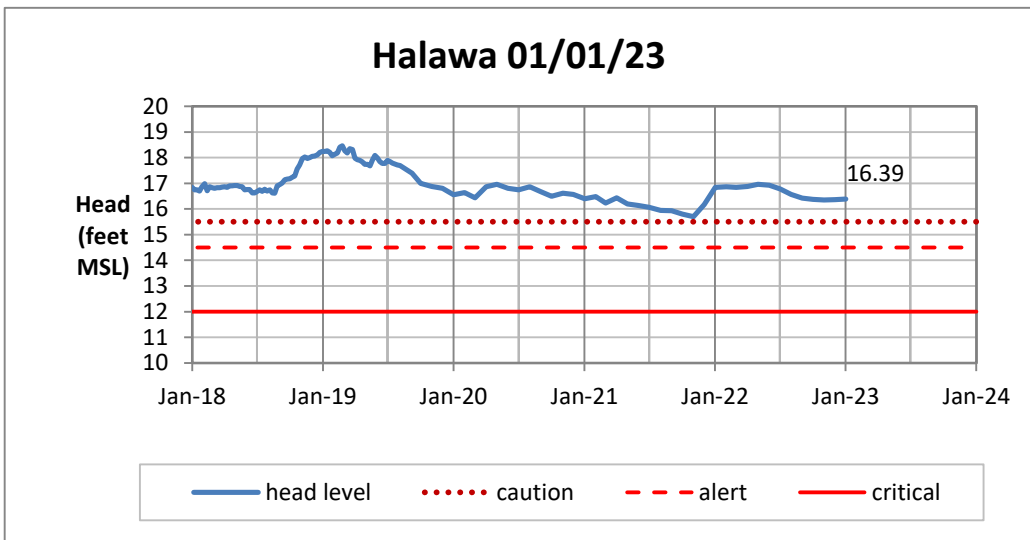

Head Report

Head Report

Head Report

Head Report

Head Report

HONOLULU WATERSHED AREA Rainfall Intake

Monthly Production