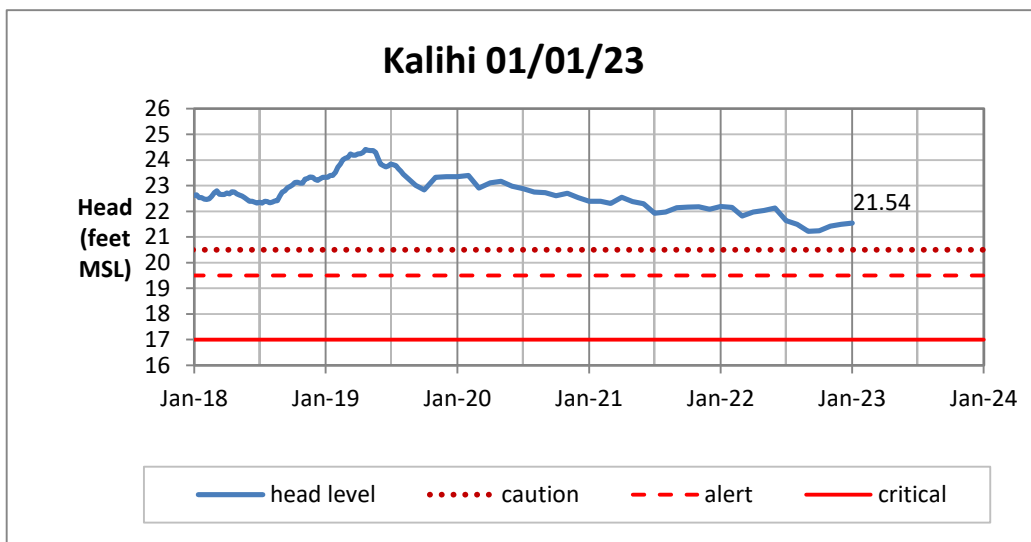

Head Report

Head Report

Head Report

Head Report

Head Report

HONOLULU WATERSHED AREA Rainfall Intake

Monthly Production