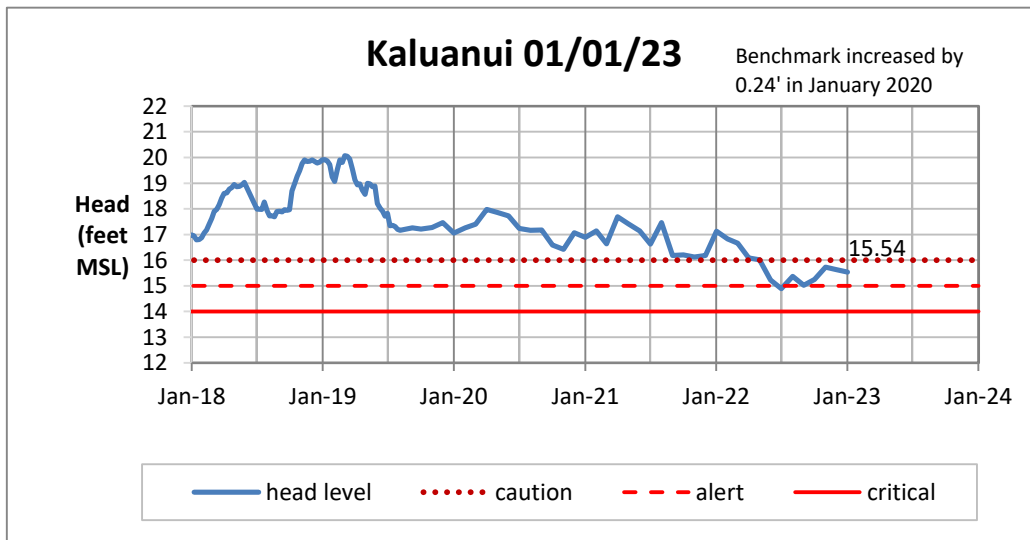

Head Report

Head Report

Head Report

Head Report

Head Report

HONOLULU WATERSHED AREA Rainfall Intake

Monthly Production