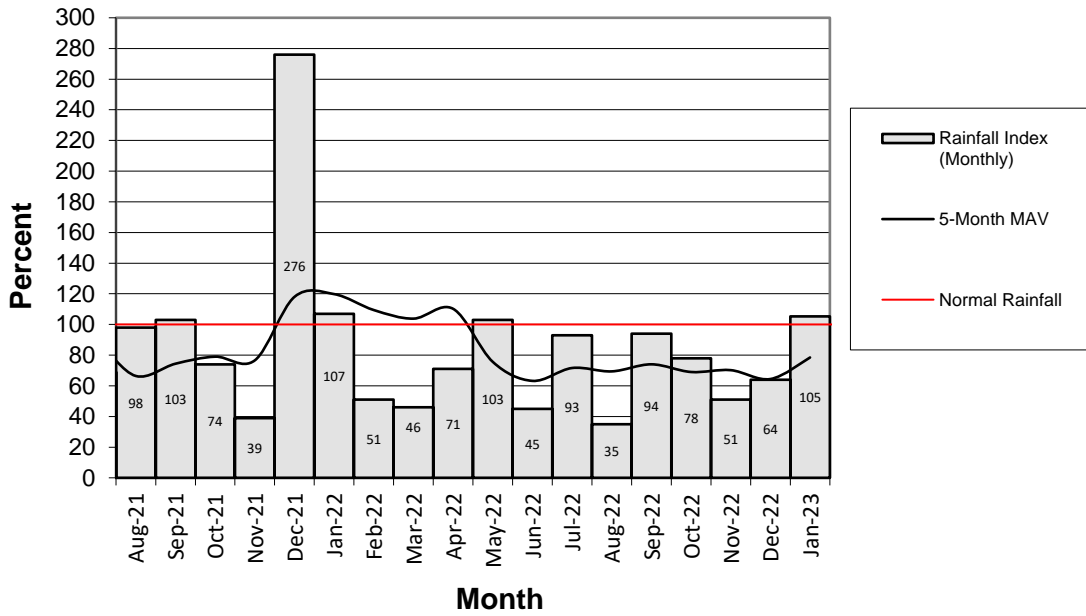

Head Report

Head Report

Head Report

Head Report

Head Report

HONOLULU WATERSHED AREA Rainfall Intake

Monthly Production