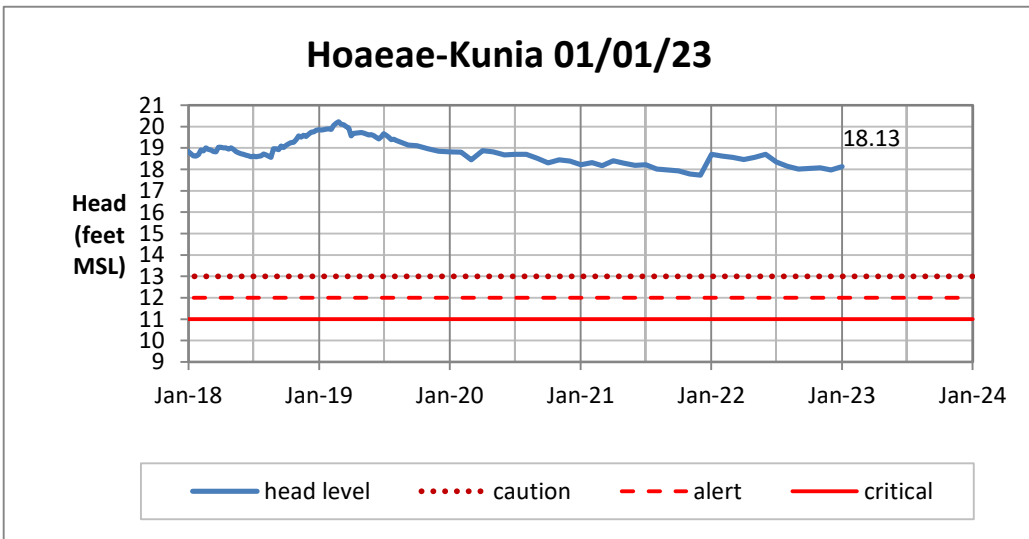

Head Report

Head Report

Head Report

Head Report

Head Report

HONOLULU WATERSHED AREA Rainfall Intake

Monthly Production