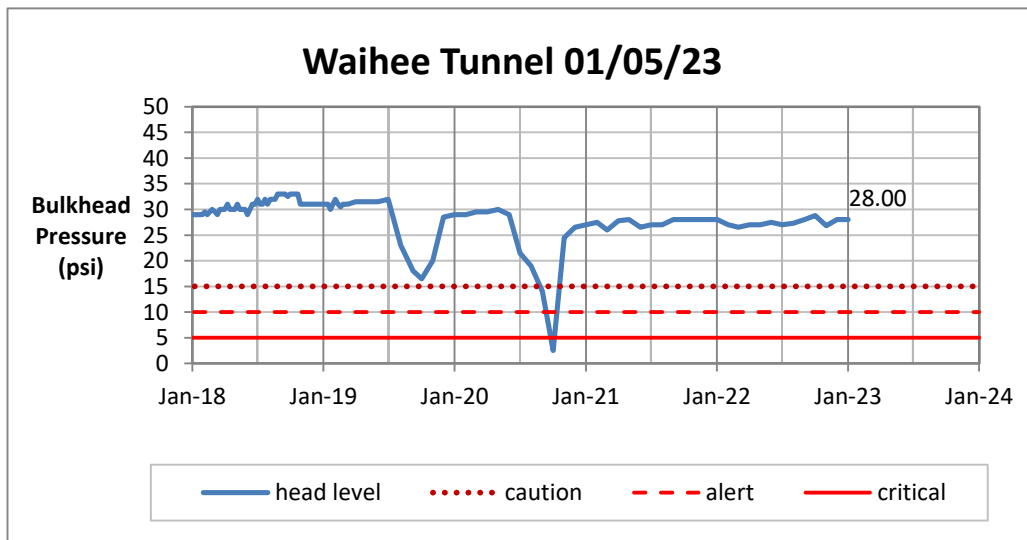

Head Report

Head Report

Head Report

Head Report

Head Report

HONOLULU WATERSHED AREA Rainfall Intake

Monthly Production