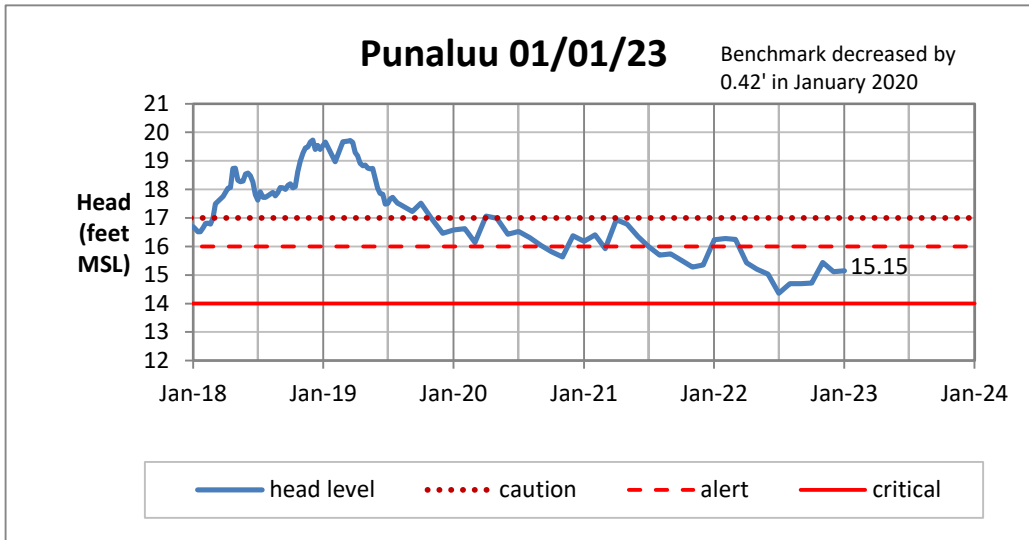

Head Report

Head Report

Head Report

Head Report

Head Report

HONOLULU WATERSHED AREA Rainfall Intake

Monthly Production