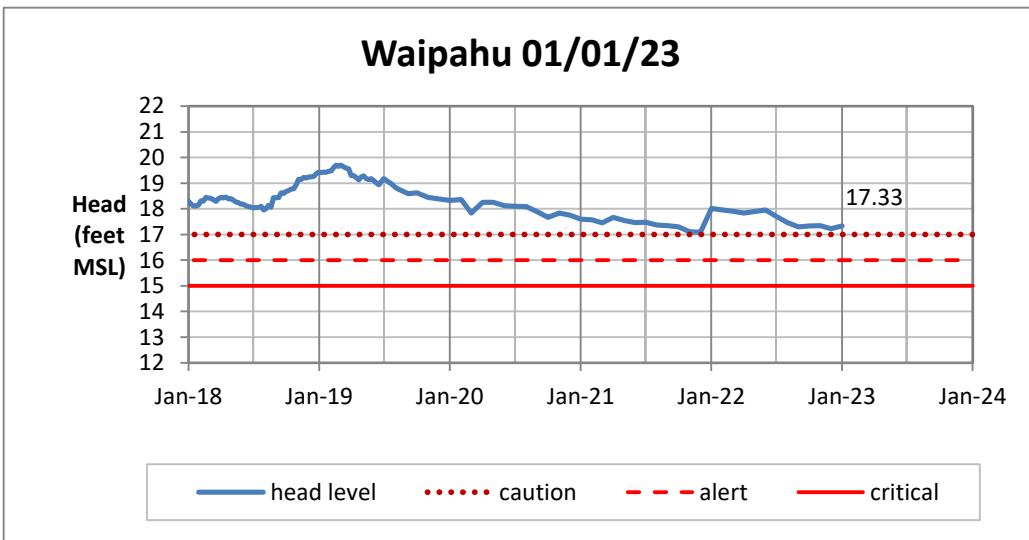

Head Report

Head Report

Head Report

Head Report

Head Report

HONOLULU WATERSHED AREA Rainfall Intake

Monthly Production