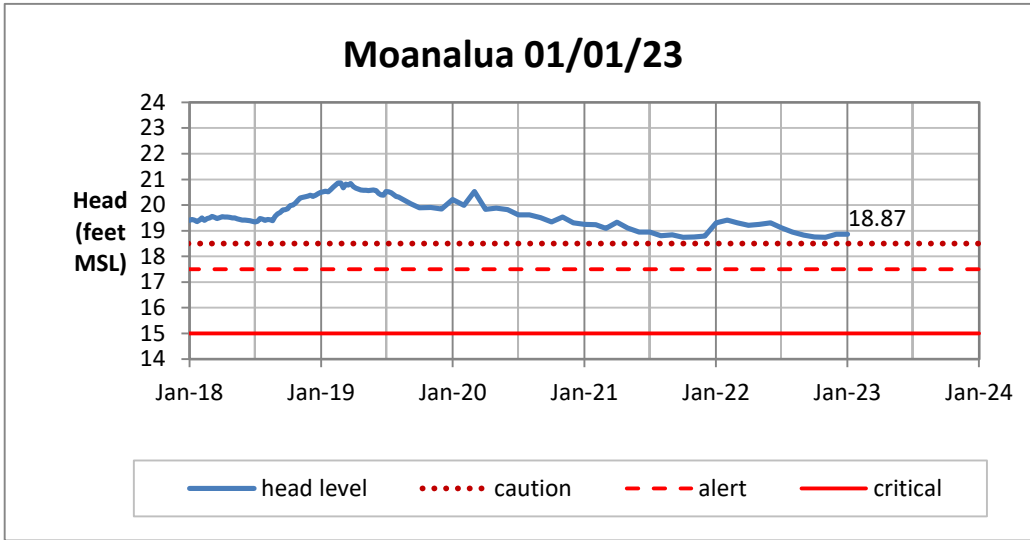

Head Report

Head Report

Head Report

Head Report

Head Report

HONOLULU WATERSHED AREA Rainfall Intake

Monthly Production