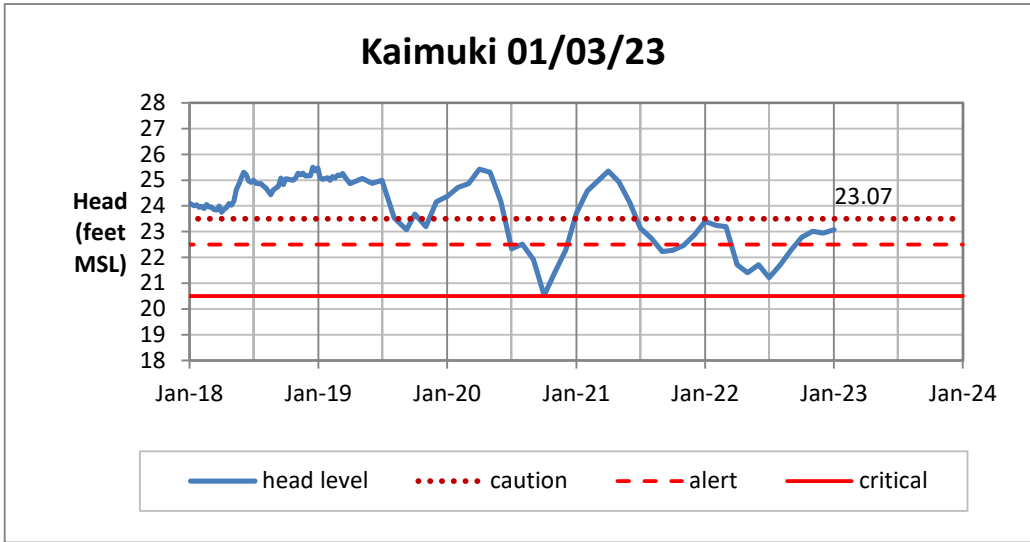

Head Report

Head Report

Head Report

Head Report

Head Report

HONOLULU WATERSHED AREA Rainfall Intake

Monthly Production