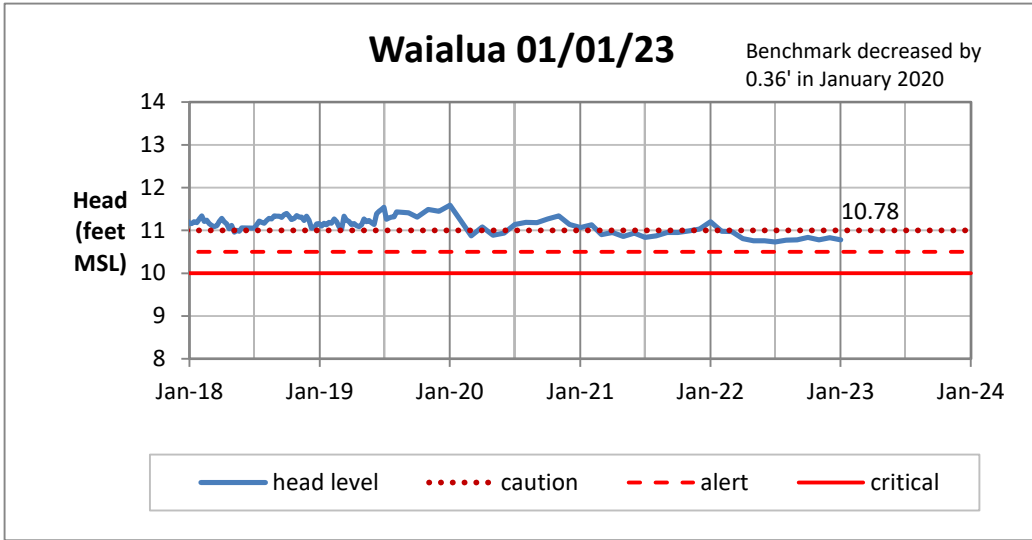

Head Report

Head Report

Head Report

Head Report

Head Report

HONOLULU WATERSHED AREA Rainfall Intake

Monthly Production