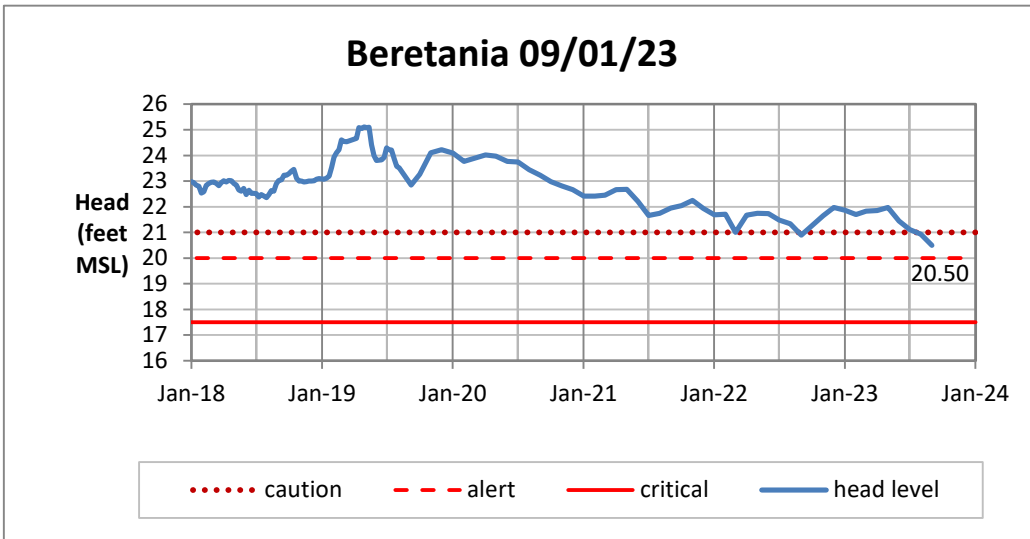

Head Report

Head Report

Head Report

Head Report

Head Report

HONOLULU WATERSHED AREA Rainfall Intake

Monthly Production