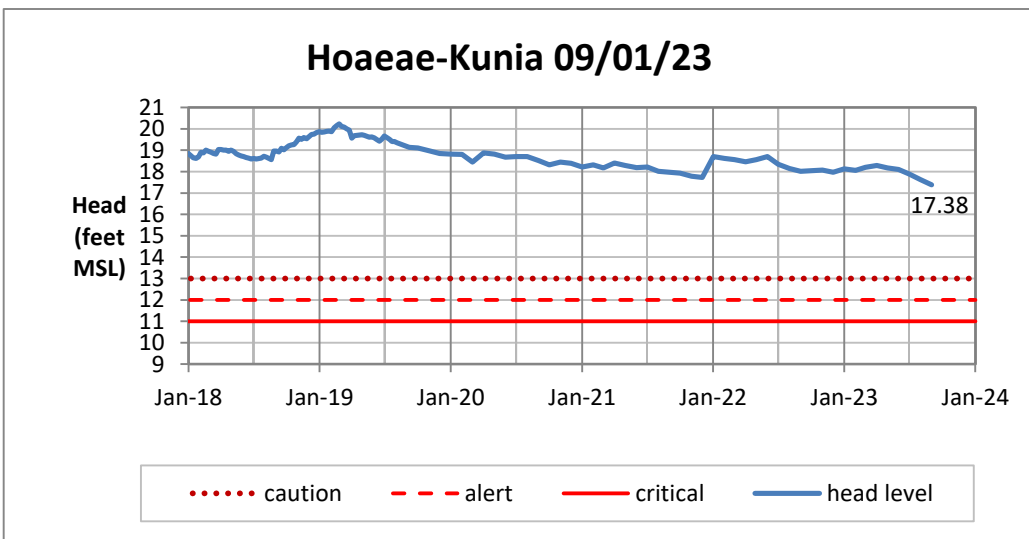

Head Report

Head Report

Head Report

Head Report

Head Report

HONOLULU WATERSHED AREA Rainfall Intake

Monthly Production