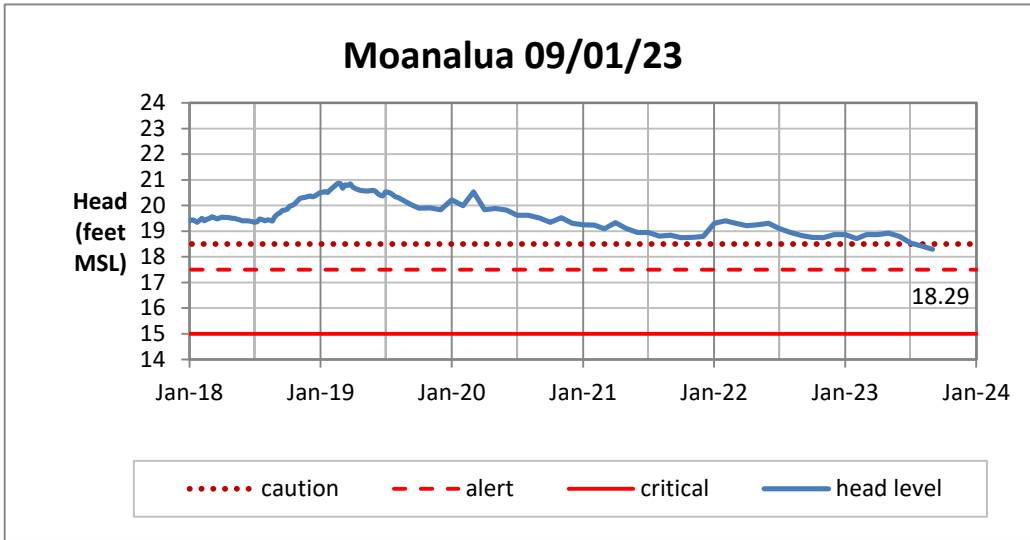

Head Report

Head Report

Head Report

Head Report

Head Report

HONOLULU WATERSHED AREA Rainfall Intake

Monthly Production