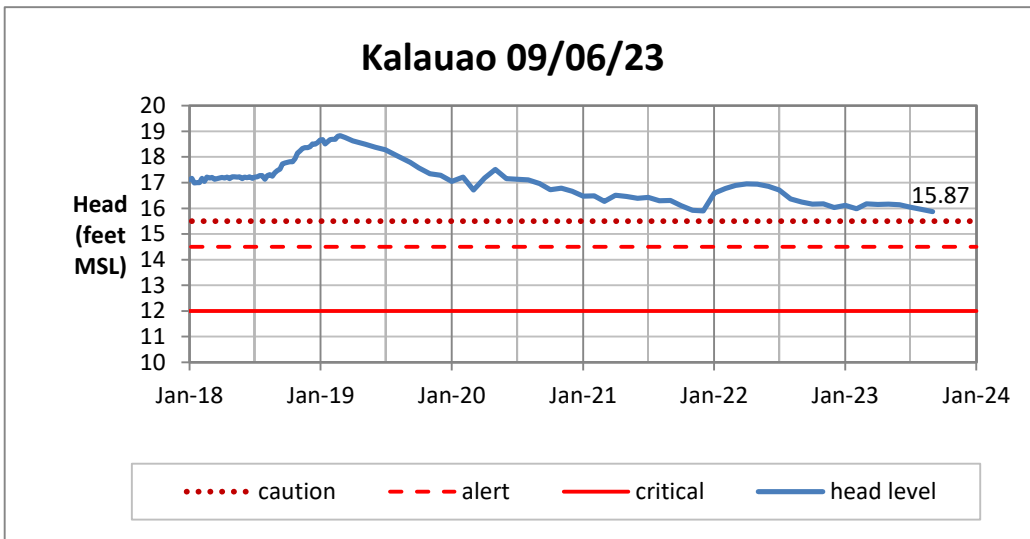

Head Report

Head Report

Head Report

Head Report

Head Report

HONOLULU WATERSHED AREA Rainfall Intake

Monthly Production