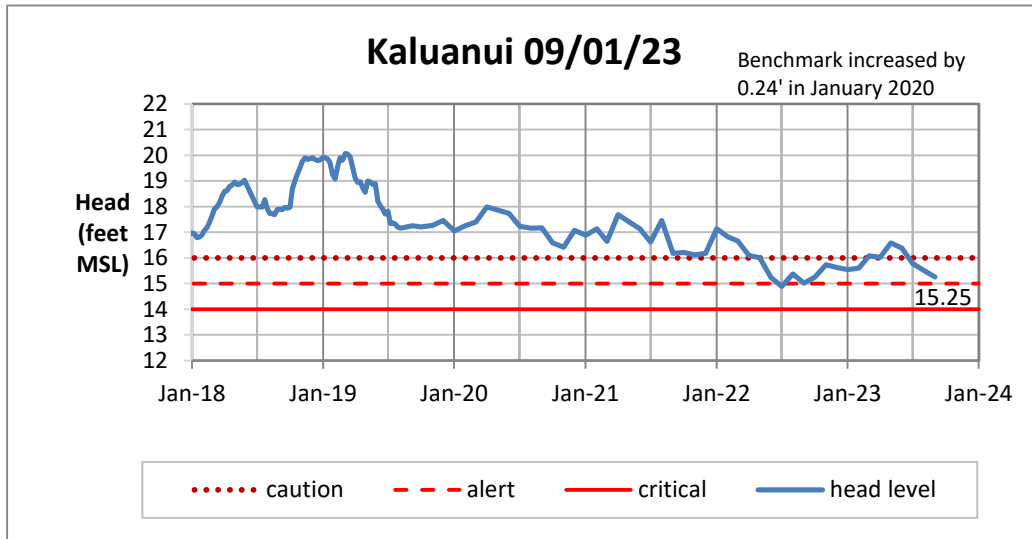

Head Report

Head Report

Head Report

Head Report

Head Report

HONOLULU WATERSHED AREA Rainfall Intake

Monthly Production