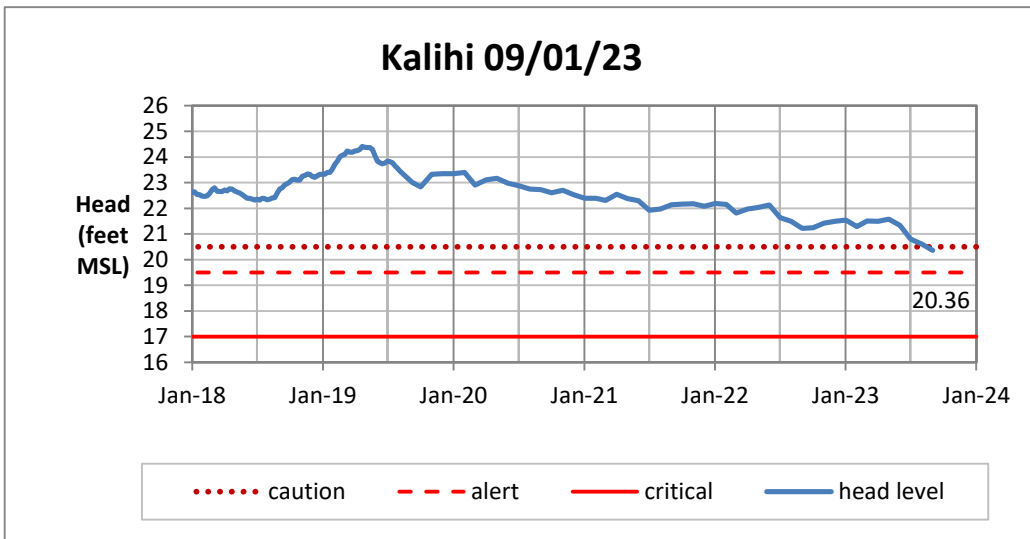

Head Report

Head Report

Head Report

Head Report

Head Report

HONOLULU WATERSHED AREA Rainfall Intake

Monthly Production