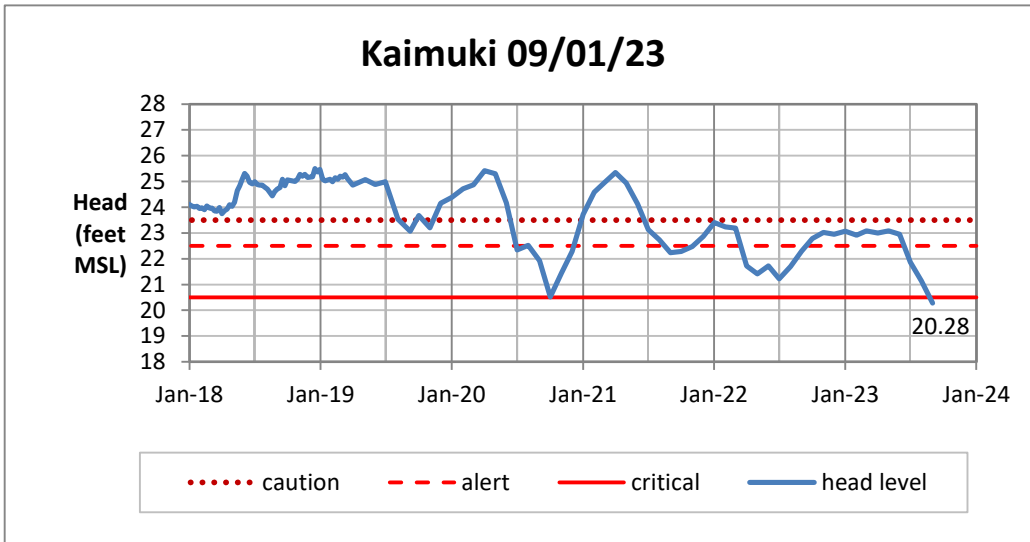

Head Report

Head Report

Head Report

Head Report

Head Report

HONOLULU WATERSHED AREA Rainfall Intake

Monthly Production