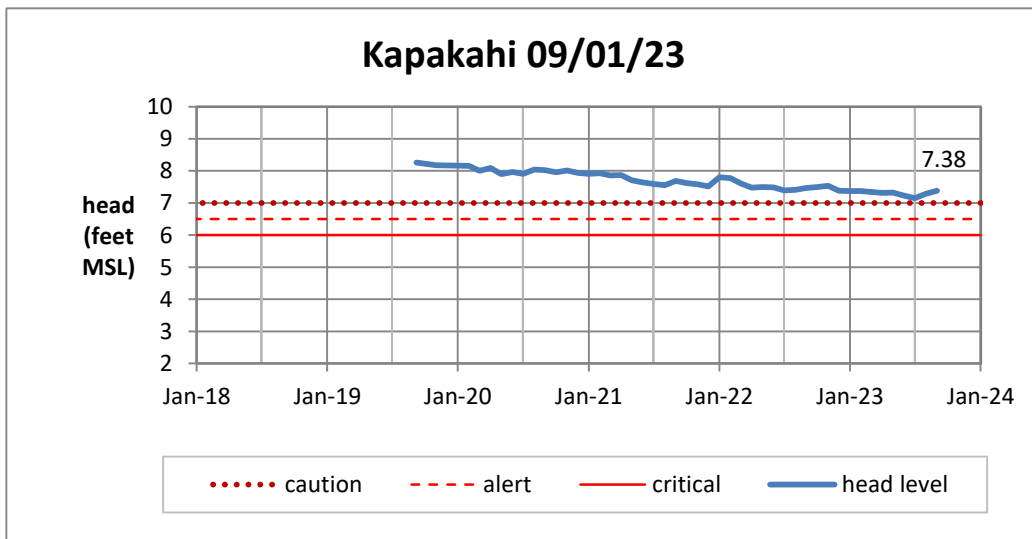

Head Report

Head Report

Head Report

Head Report

Head Report

HONOLULU WATERSHED AREA Rainfall Intake

Monthly Production