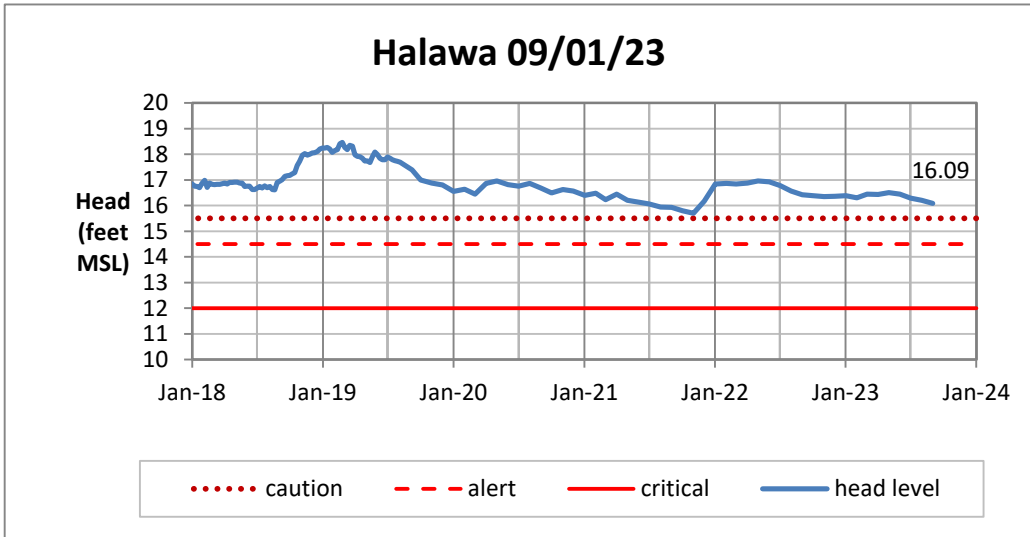

Head Report

Head Report

Head Report

Head Report

Head Report

HONOLULU WATERSHED AREA Rainfall Intake

Monthly Production