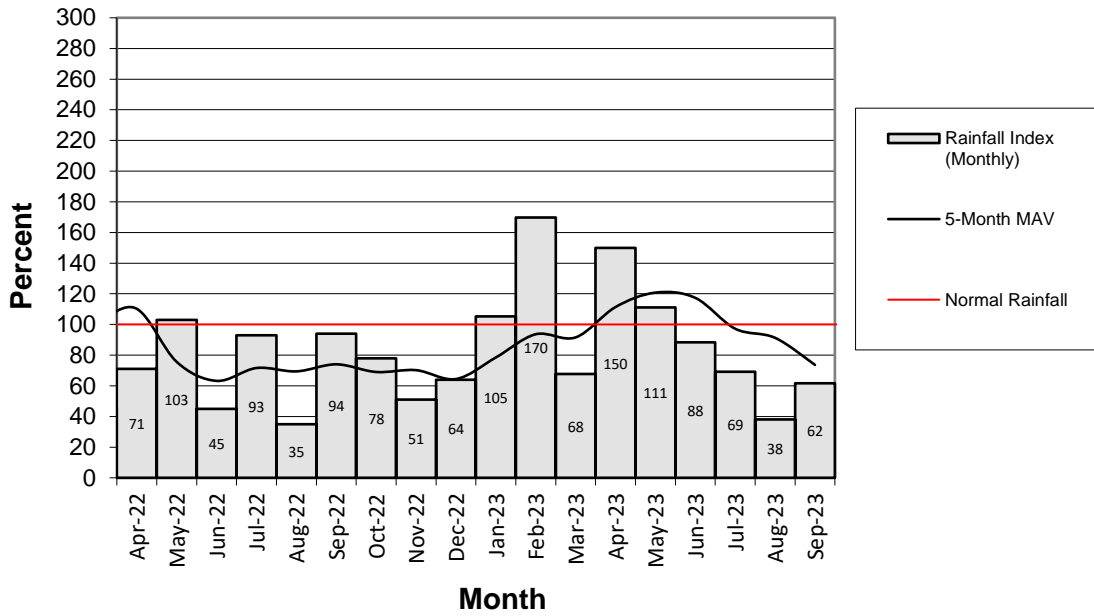

Head Report

Head Report

Head Report

Head Report

Head Report

HONOLULU WATERSHED AREA Rainfall Intake

Monthly Production