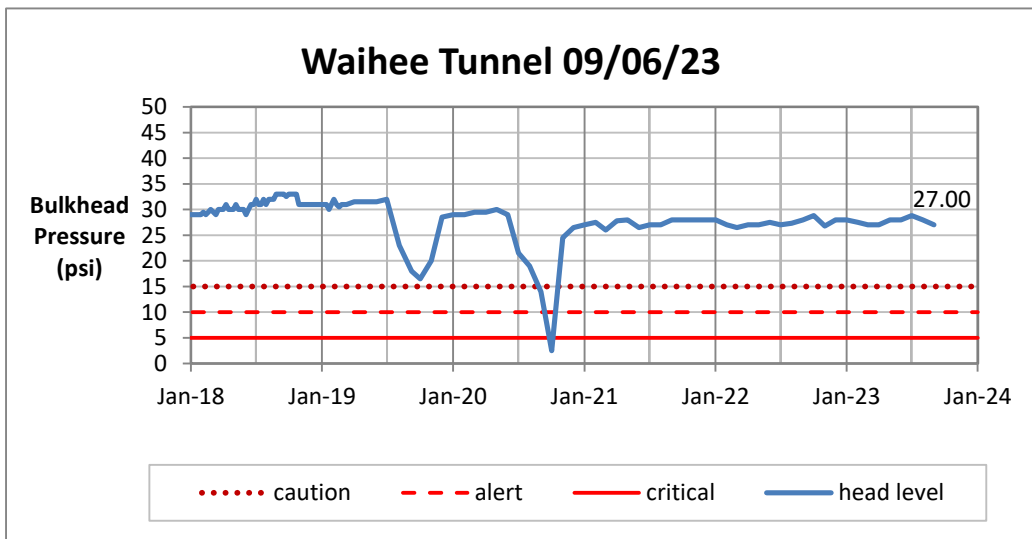

Head Report

Head Report

Head Report

Head Report

Head Report

HONOLULU WATERSHED AREA Rainfall Intake

Monthly Production