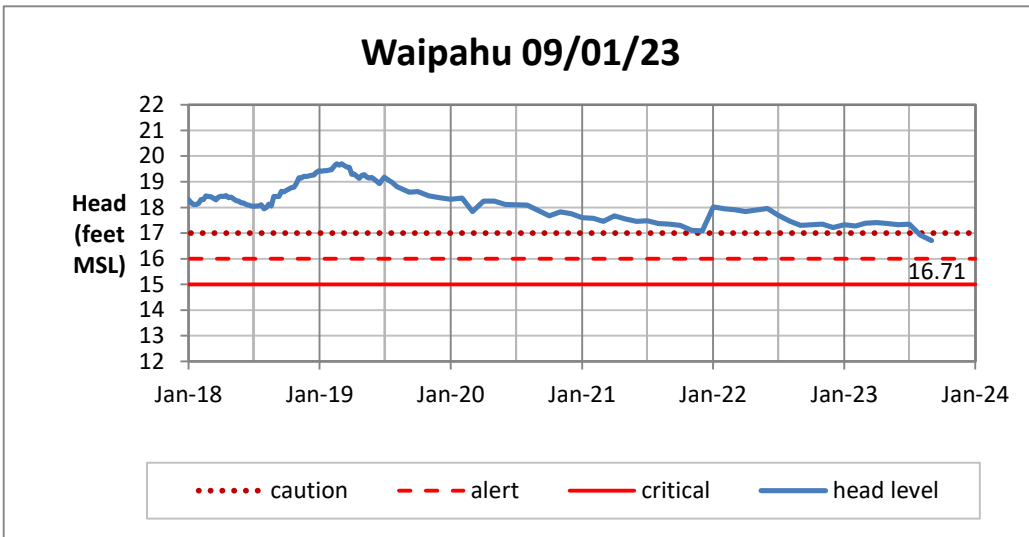

Head Report

Head Report

Head Report

Head Report

Head Report

HONOLULU WATERSHED AREA Rainfall Intake

Monthly Production