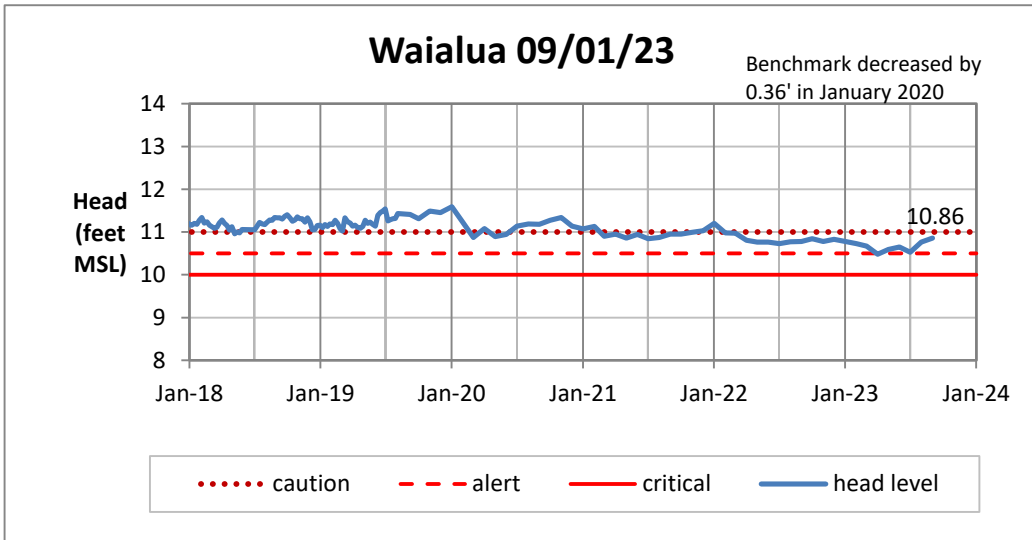

Head Report

Head Report

Head Report

Head Report

Head Report

HONOLULU WATERSHED AREA Rainfall Intake

Monthly Production