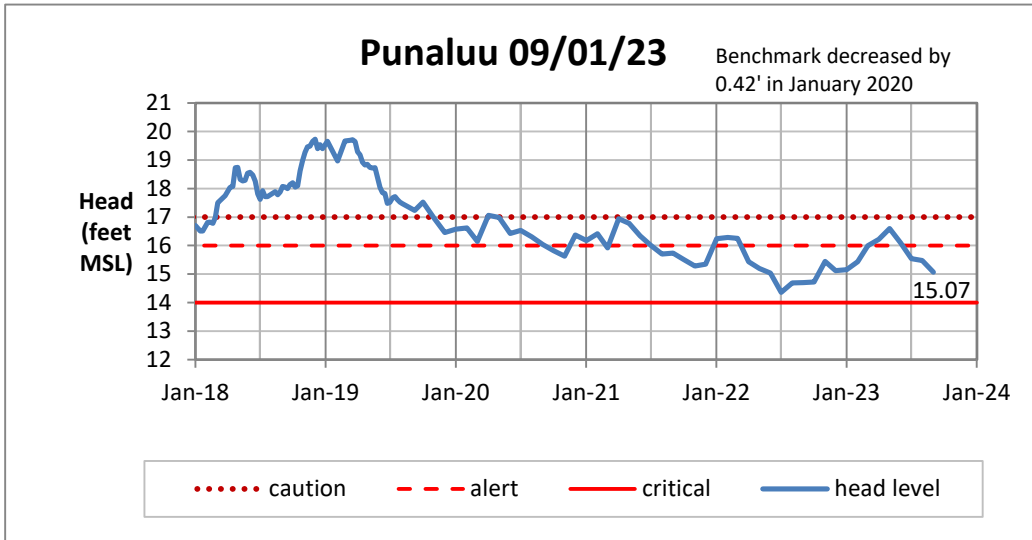

Head Report

Head Report

Head Report

Head Report

Head Report

HONOLULU WATERSHED AREA Rainfall Intake

Monthly Production