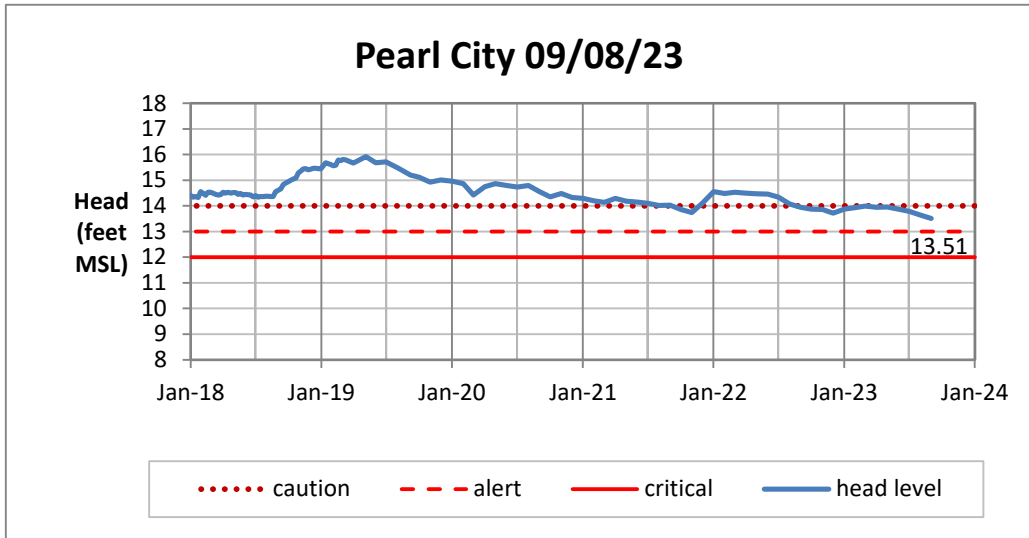

Head Report

Head Report

Head Report

Head Report

Head Report

HONOLULU WATERSHED AREA Rainfall Intake

Monthly Production