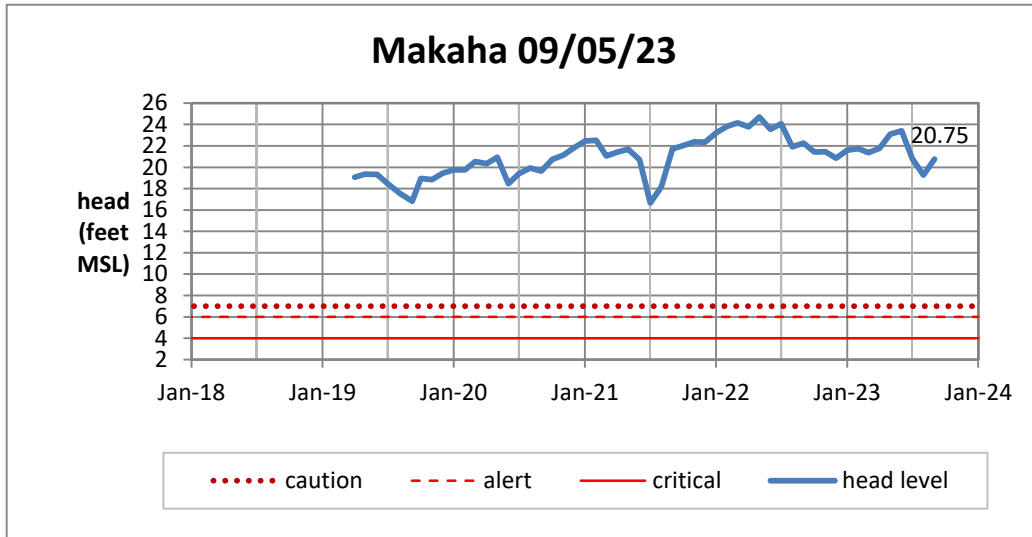

Head Report

Head Report

Head Report

Head Report

Head Report

HONOLULU WATERSHED AREA Rainfall Intake

Monthly Production