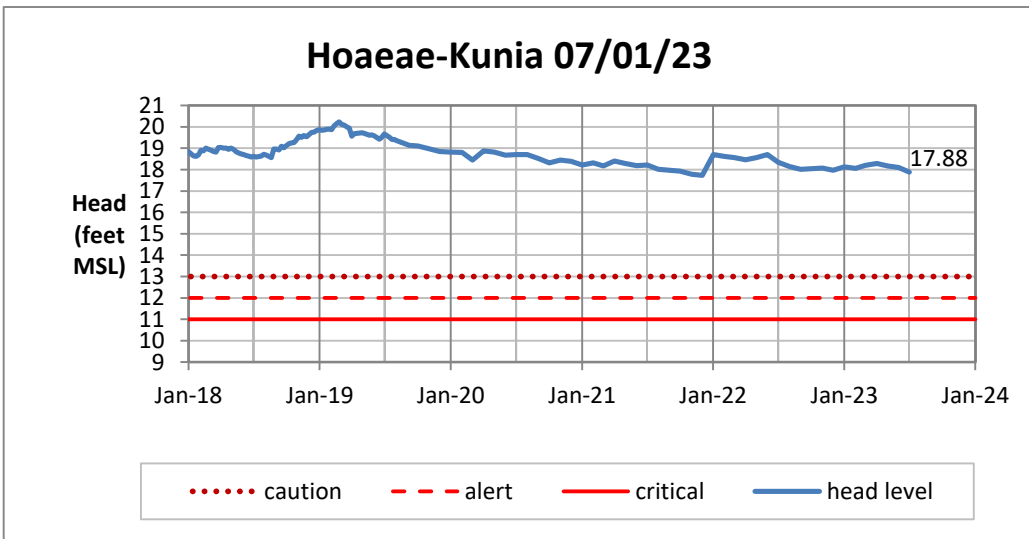

Head Report

Head Report

Head Report

Head Report

Head Report

HONOLULU WATERSHED AREA Rainfall Intake

Monthly Production