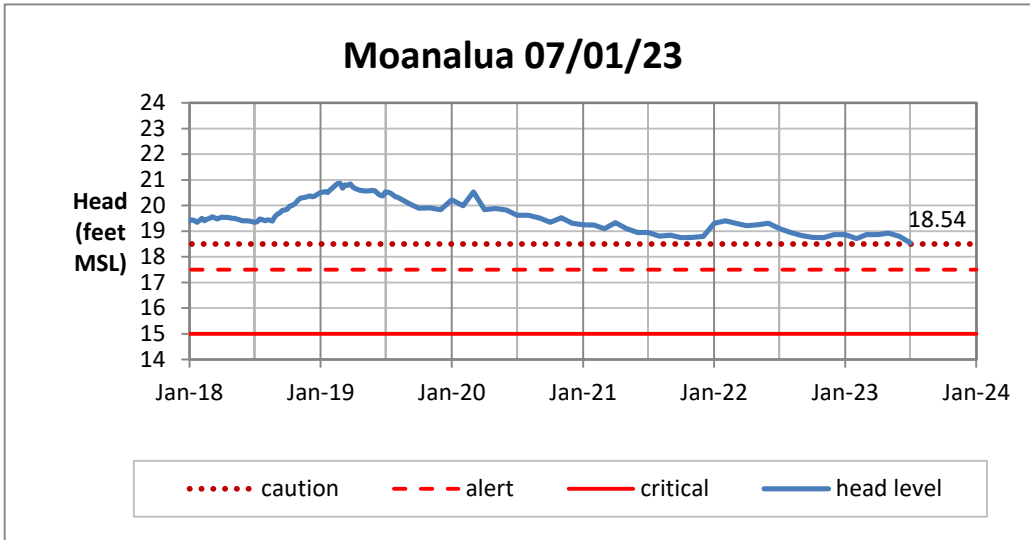

Head Report

Head Report

Head Report

Head Report

Head Report

HONOLULU WATERSHED AREA Rainfall Intake

Monthly Production