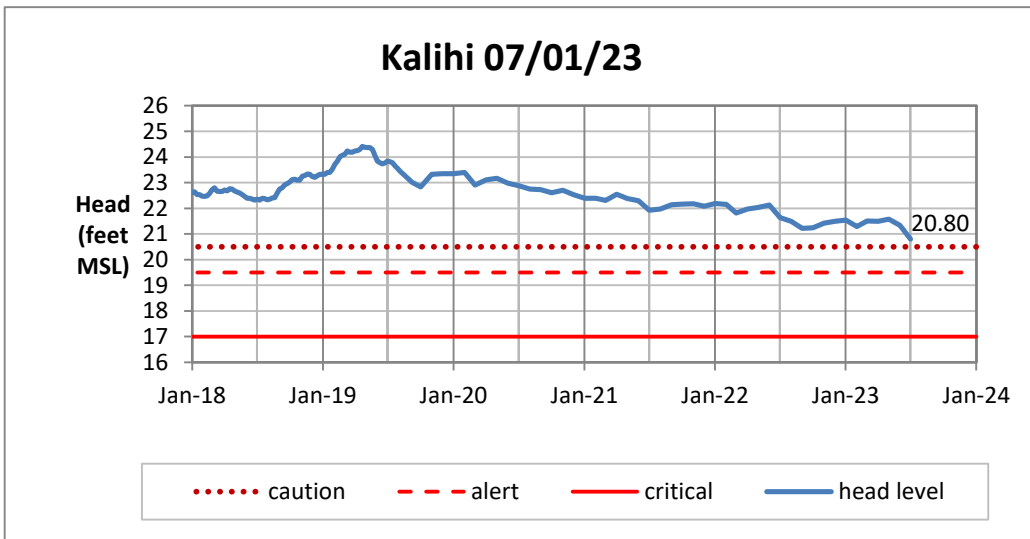

Head Report

Head Report

Head Report

Head Report

Head Report

HONOLULU WATERSHED AREA Rainfall Intake

Monthly Production