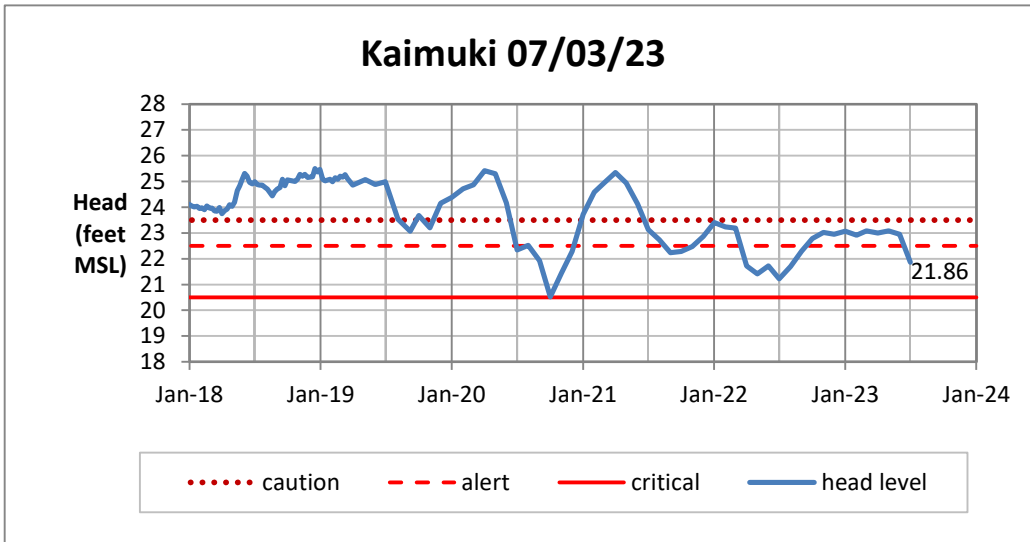

Head Report

Head Report

Head Report

Head Report

Head Report

HONOLULU WATERSHED AREA Rainfall Intake

Monthly Production