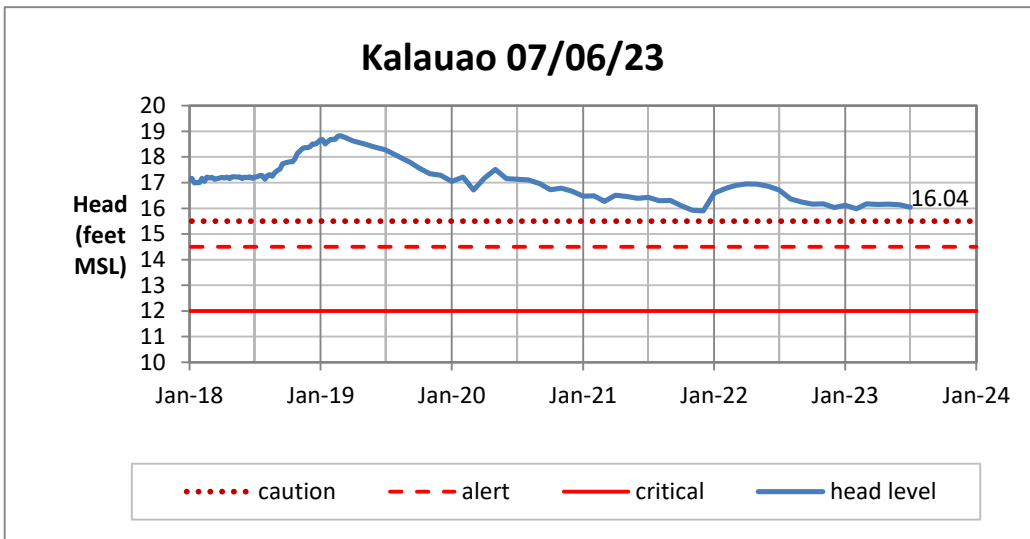

Head Report

Head Report

Head Report

Head Report

Head Report

HONOLULU WATERSHED AREA Rainfall Intake

Monthly Production