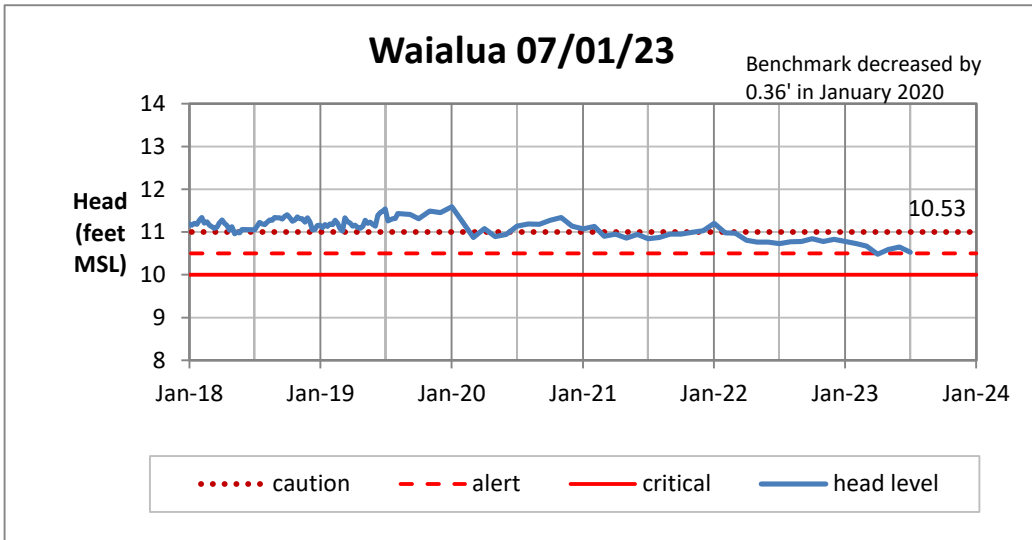

Head Report

Head Report

Head Report

Head Report

Head Report

HONOLULU WATERSHED AREA Rainfall Intake

Monthly Production