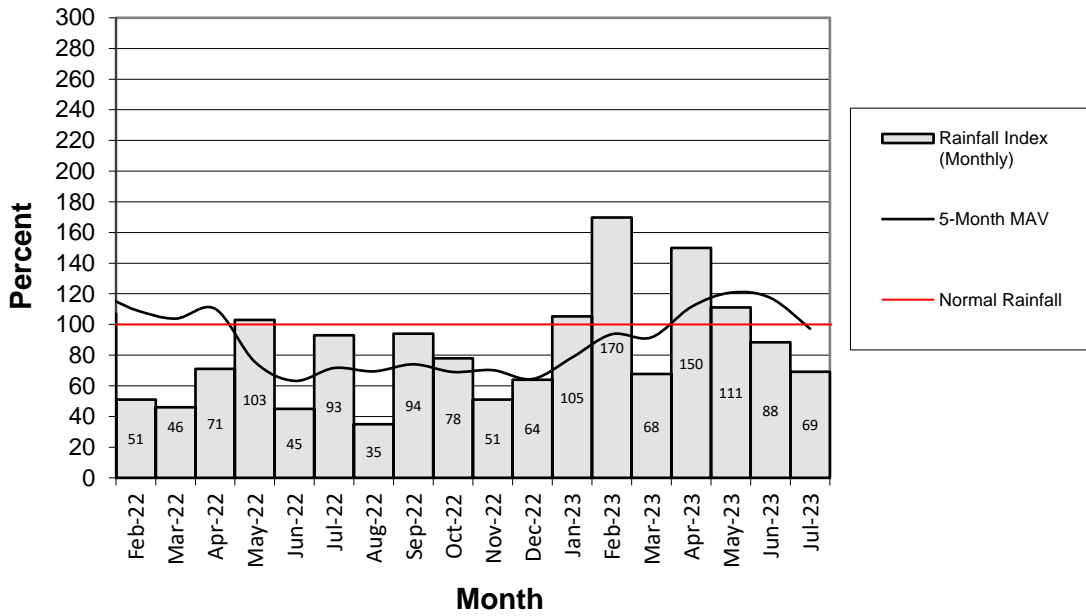

Head Report

Head Report

Head Report

Head Report

Head Report

HONOLULU WATERSHED AREA Rainfall Intake

Monthly Production