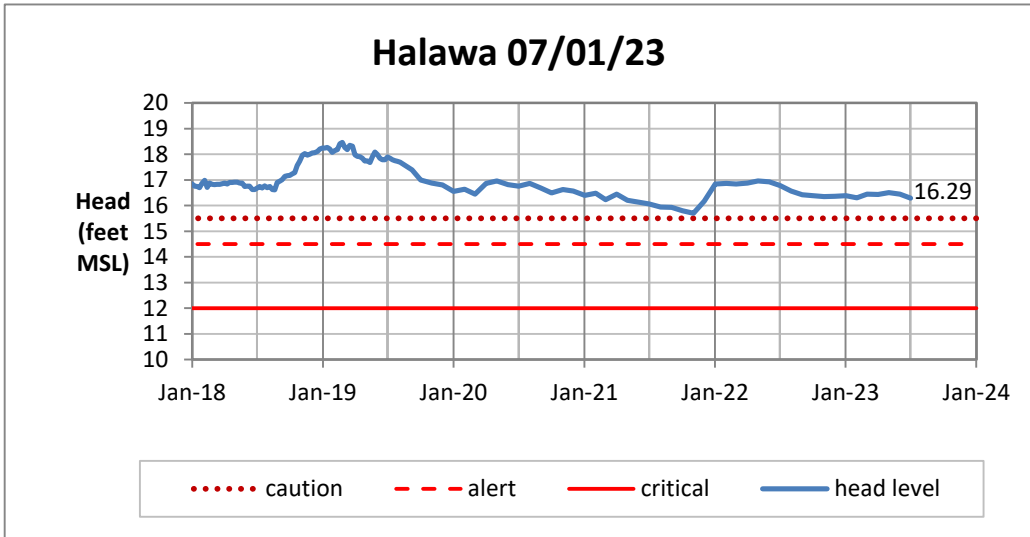

Head Report

Head Report

Head Report

Head Report

Head Report

HONOLULU WATERSHED AREA Rainfall Intake

Monthly Production