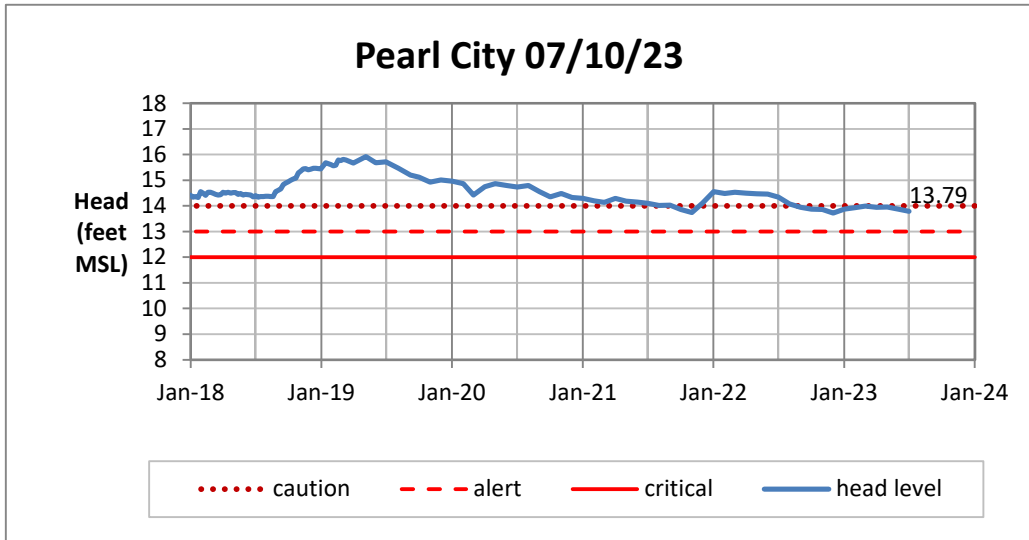

Head Report

Head Report

Head Report

Head Report

Head Report

HONOLULU WATERSHED AREA Rainfall Intake

Monthly Production