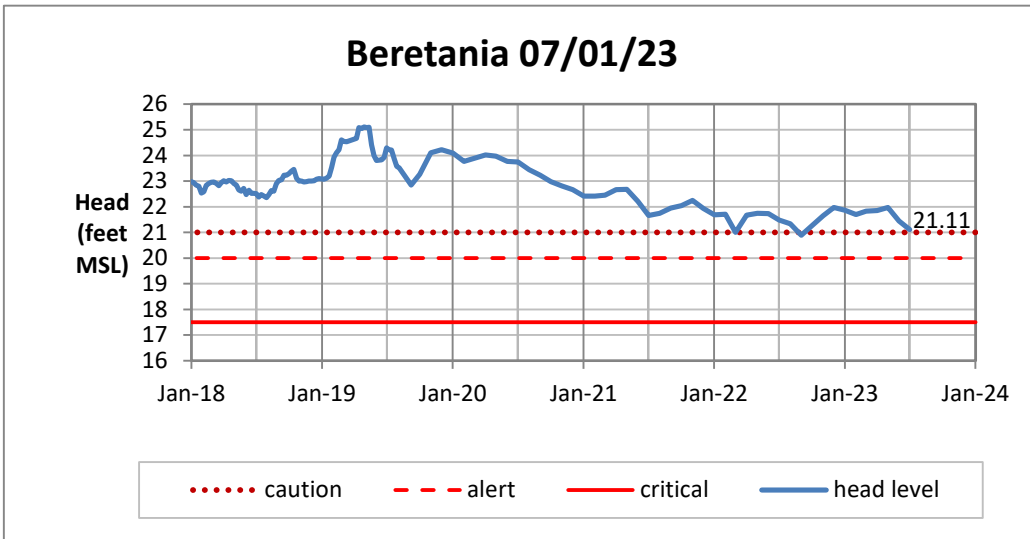

Head Report

Head Report

Head Report

Head Report

Head Report

HONOLULU WATERSHED AREA Rainfall Intake

Monthly Production