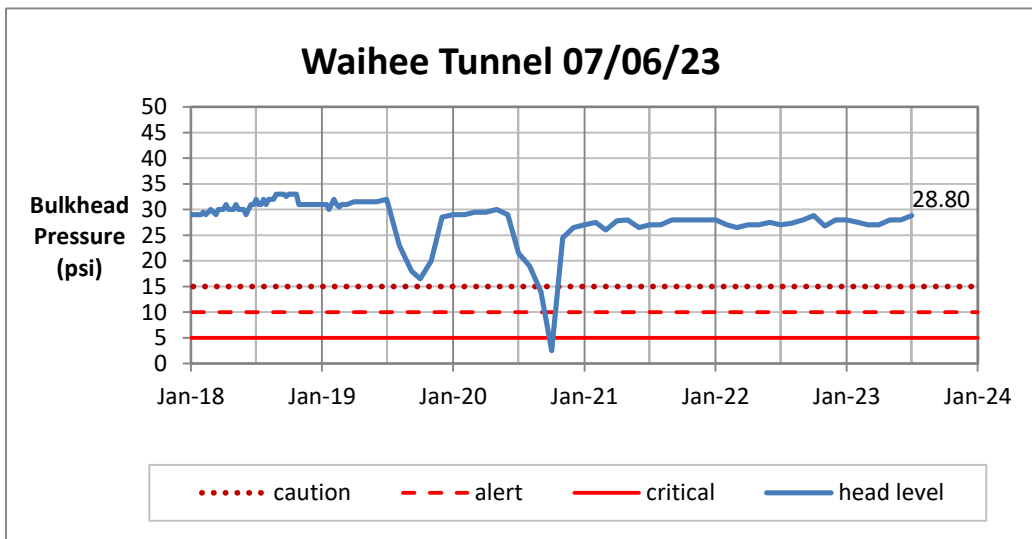

Head Report

Head Report

Head Report

Head Report

Head Report

HONOLULU WATERSHED AREA Rainfall Intake

Monthly Production