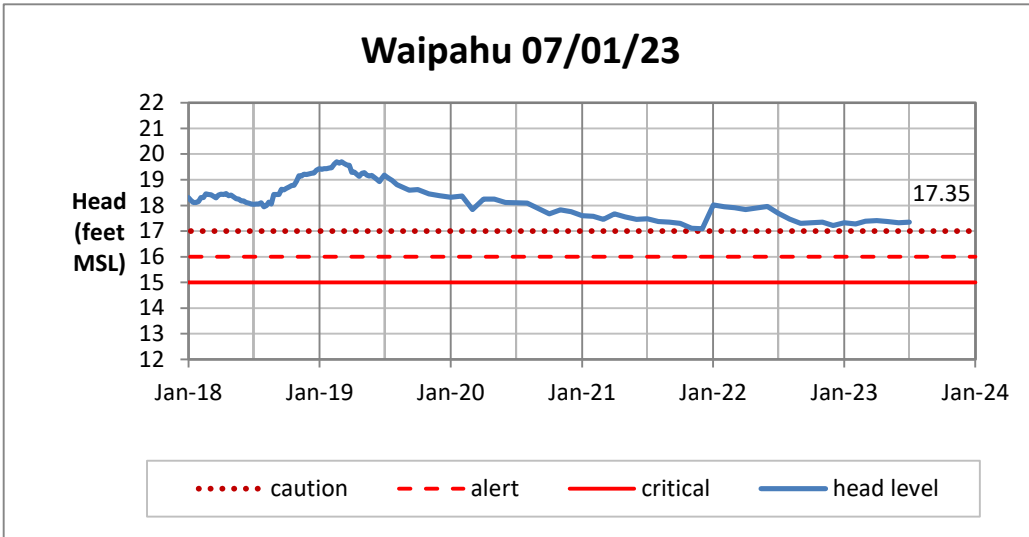

Head Report

Head Report

Head Report

Head Report

Head Report

HONOLULU WATERSHED AREA Rainfall Intake

Monthly Production