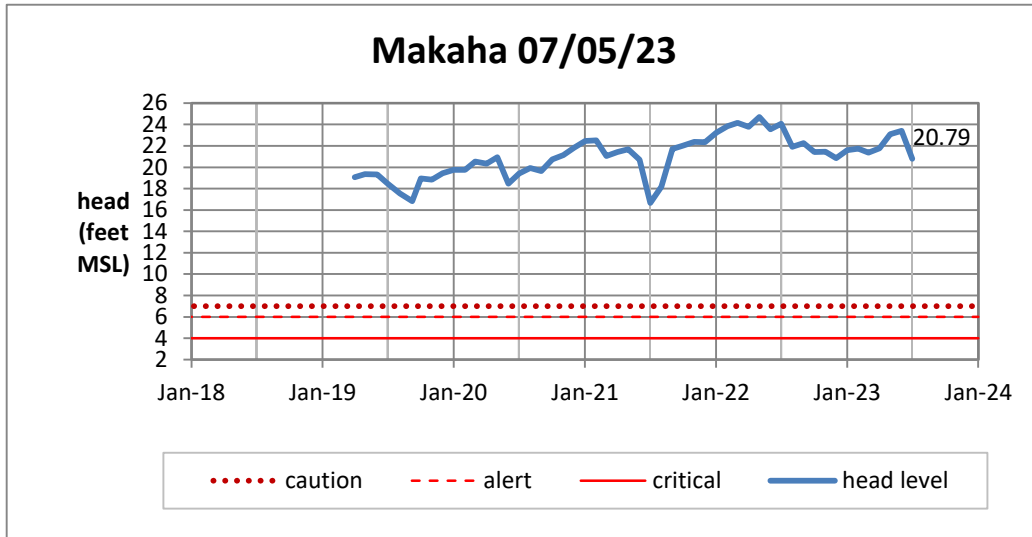

Head Report

Head Report

Head Report

Head Report

Head Report

HONOLULU WATERSHED AREA Rainfall Intake

Monthly Production