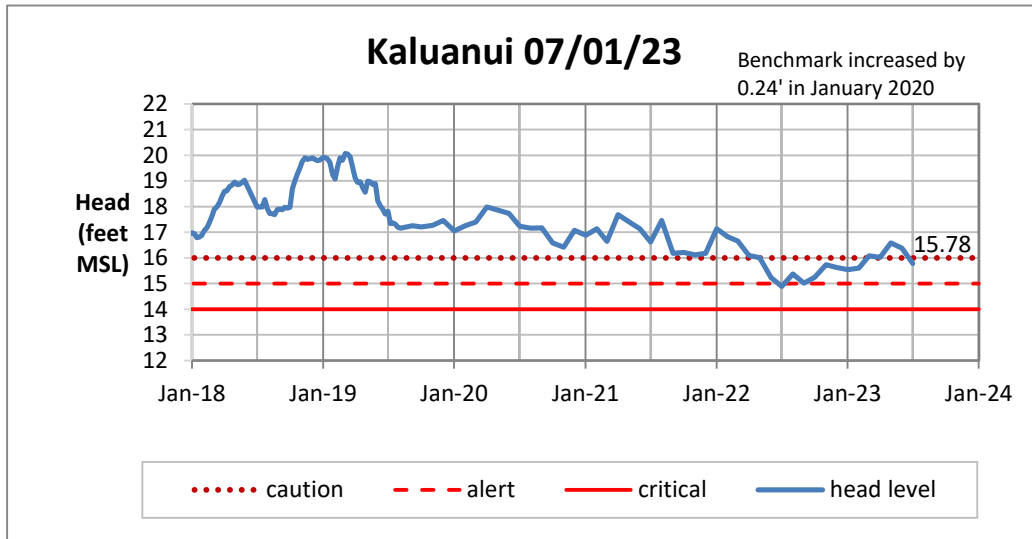

Head Report

Head Report

Head Report

Head Report

Head Report

HONOLULU WATERSHED AREA Rainfall Intake

Monthly Production