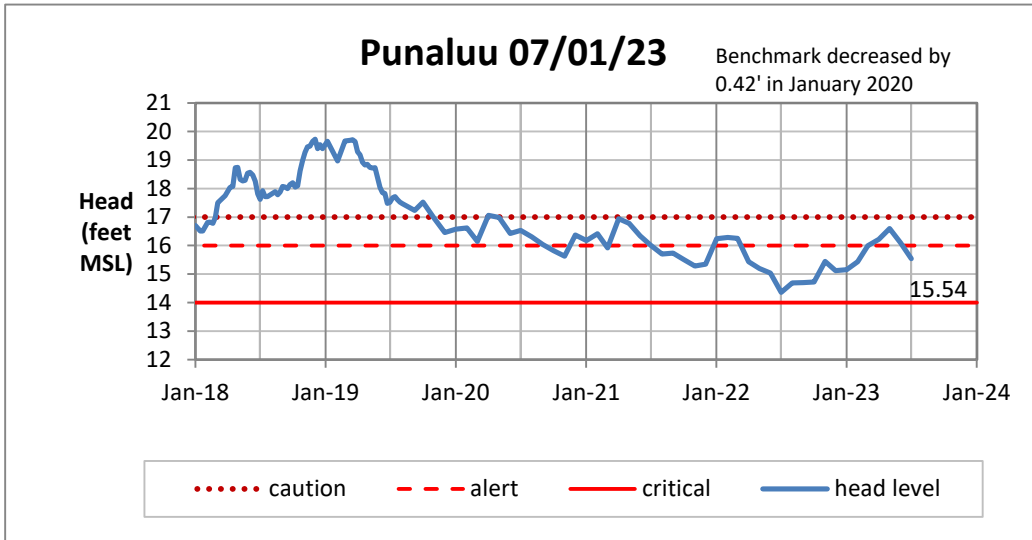

Head Report

Head Report

Head Report

Head Report

Head Report

HONOLULU WATERSHED AREA Rainfall Intake

Monthly Production