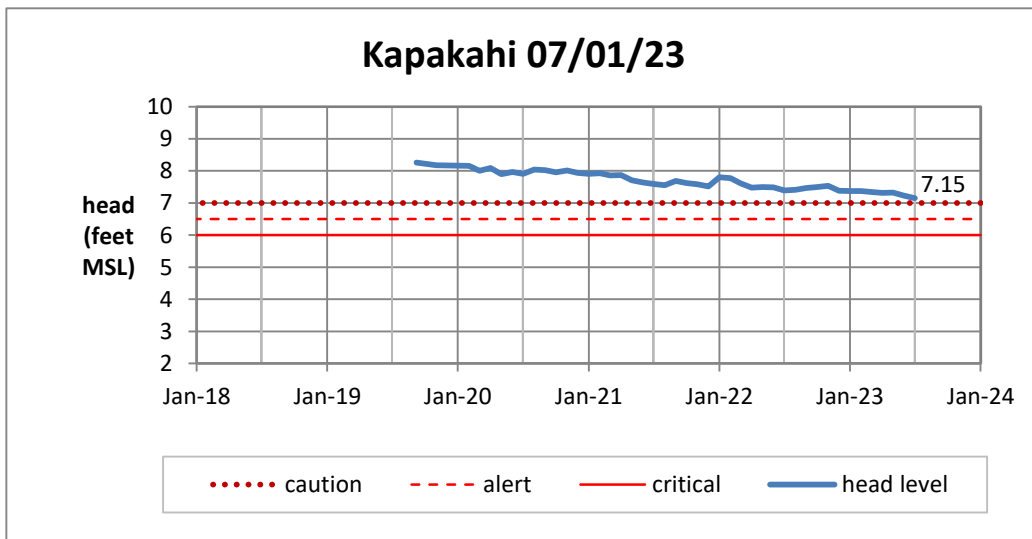

Head Report

Head Report

Head Report

Head Report

Head Report

HONOLULU WATERSHED AREA Rainfall Intake

Monthly Production