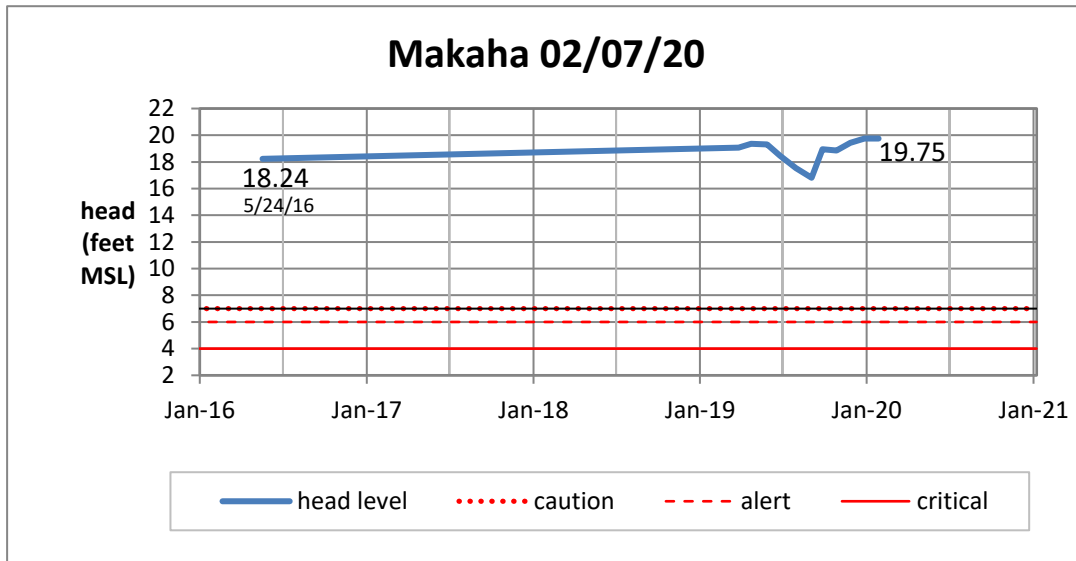

Head Report

Head Report

Head Report

Head Report

Head Report

HONOLULU WATERSHED AREA Rainfall Intake

Monthly Production