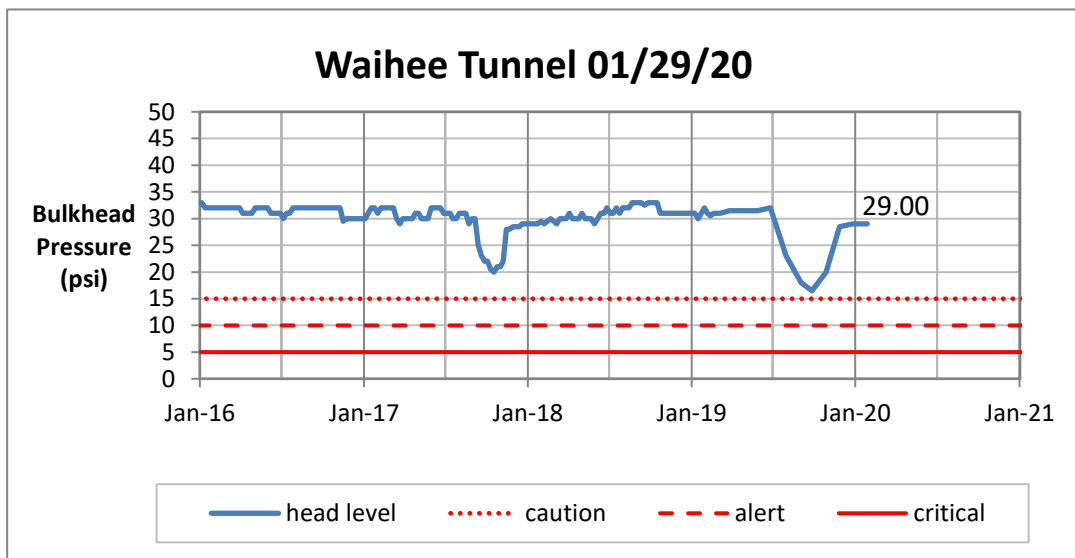

Head Report

Head Report

Head Report

Head Report

Head Report

HONOLULU WATERSHED AREA Rainfall Intake

Monthly Production