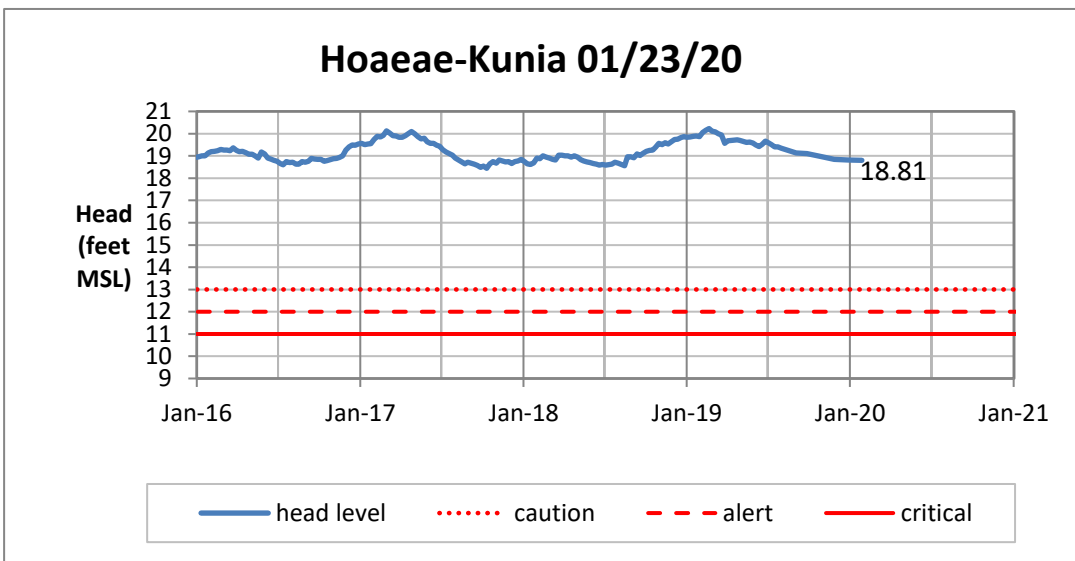

Head Report

Head Report

Head Report

Head Report

Head Report

HONOLULU WATERSHED AREA Rainfall Intake

Monthly Production