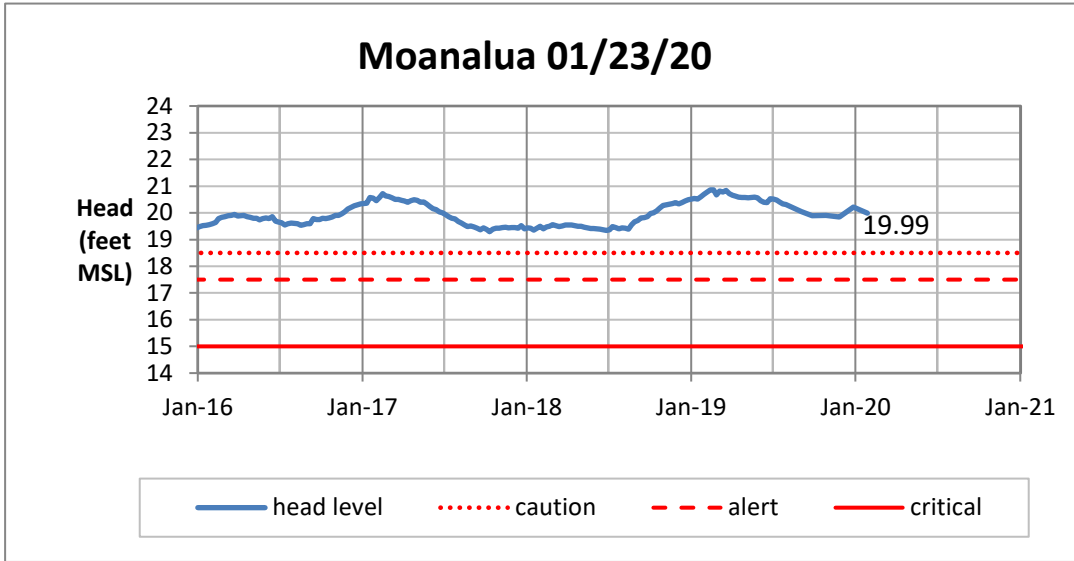

Head Report

Head Report

Head Report

Head Report

Head Report

HONOLULU WATERSHED AREA Rainfall Intake

Monthly Production