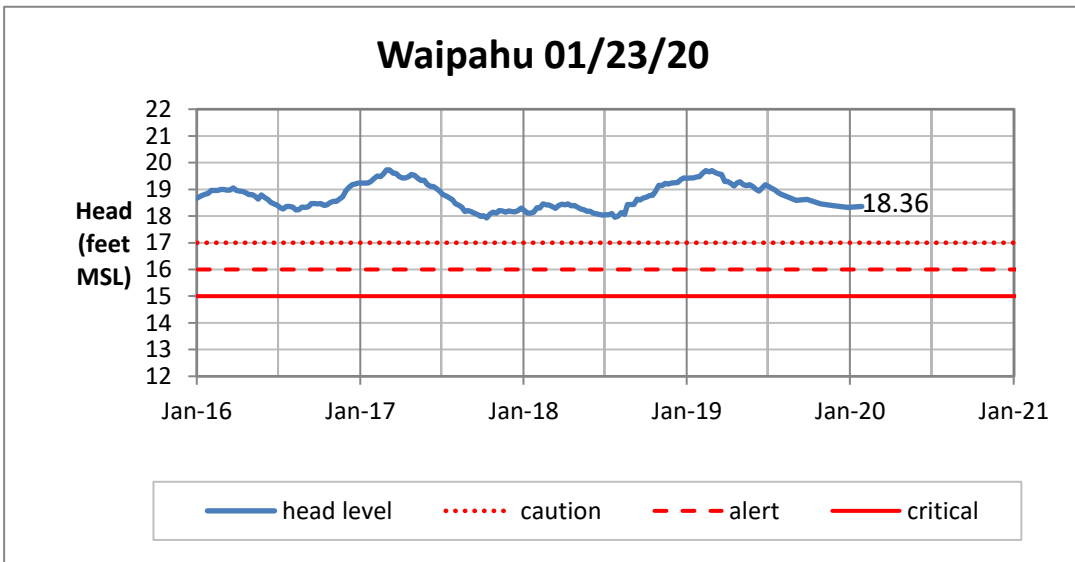

Head Report

Head Report

Head Report

Head Report

Head Report

HONOLULU WATERSHED AREA Rainfall Intake

Monthly Production