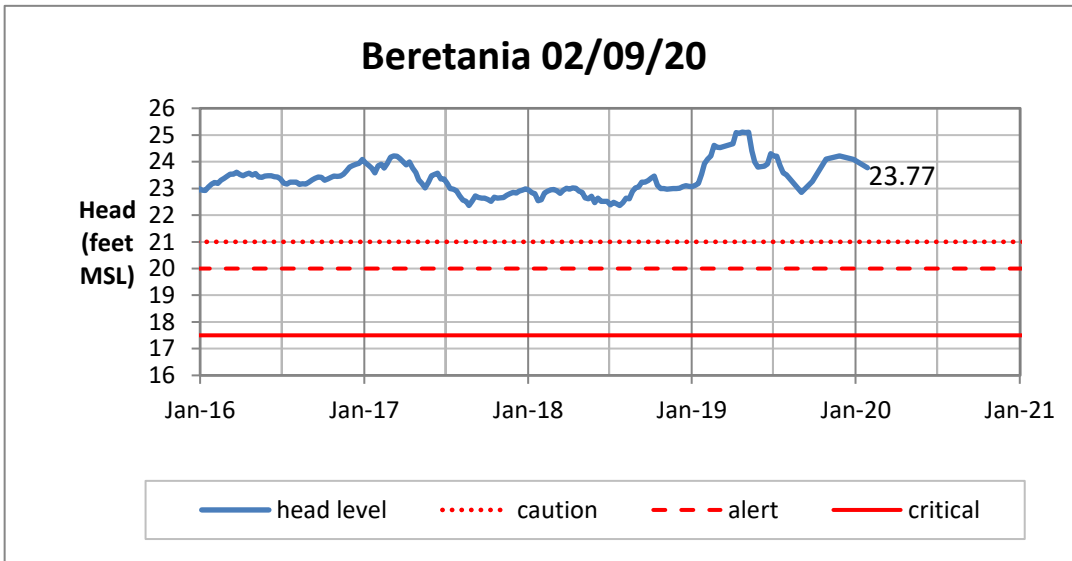

Head Report

Head Report

Head Report

Head Report

Head Report

HONOLULU WATERSHED AREA Rainfall Intake

Monthly Production