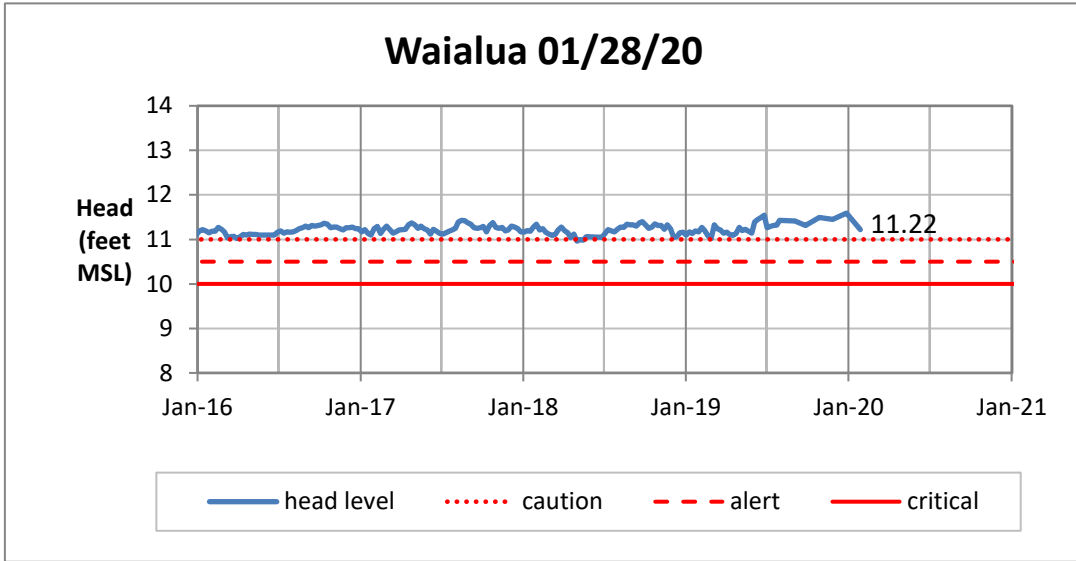

Head Report

Head Report

Head Report

Head Report

Head Report

HONOLULU WATERSHED AREA Rainfall Intake

Monthly Production