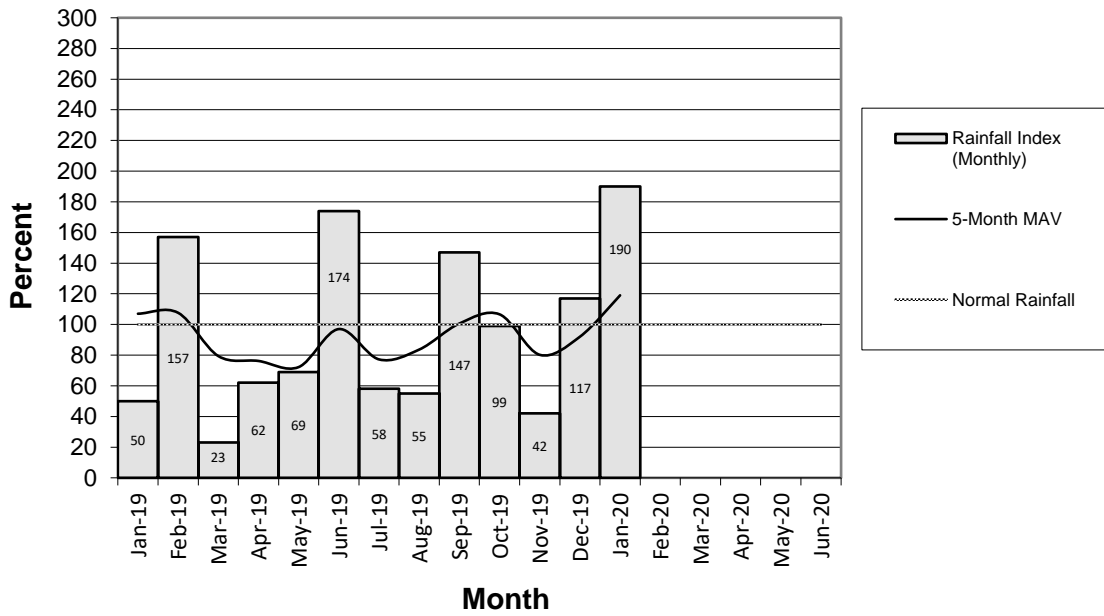

Head Report

Head Report

Head Report

Head Report

Head Report

HONOLULU WATERSHED AREA Rainfall Intake

Monthly Production