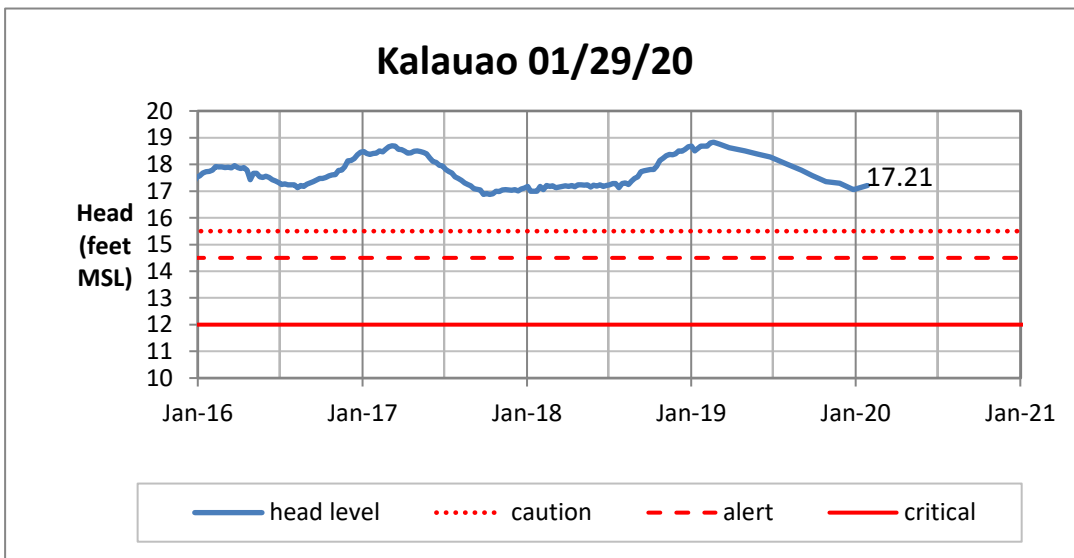

Head Report

Head Report

Head Report

Head Report

Head Report

HONOLULU WATERSHED AREA Rainfall Intake

Monthly Production