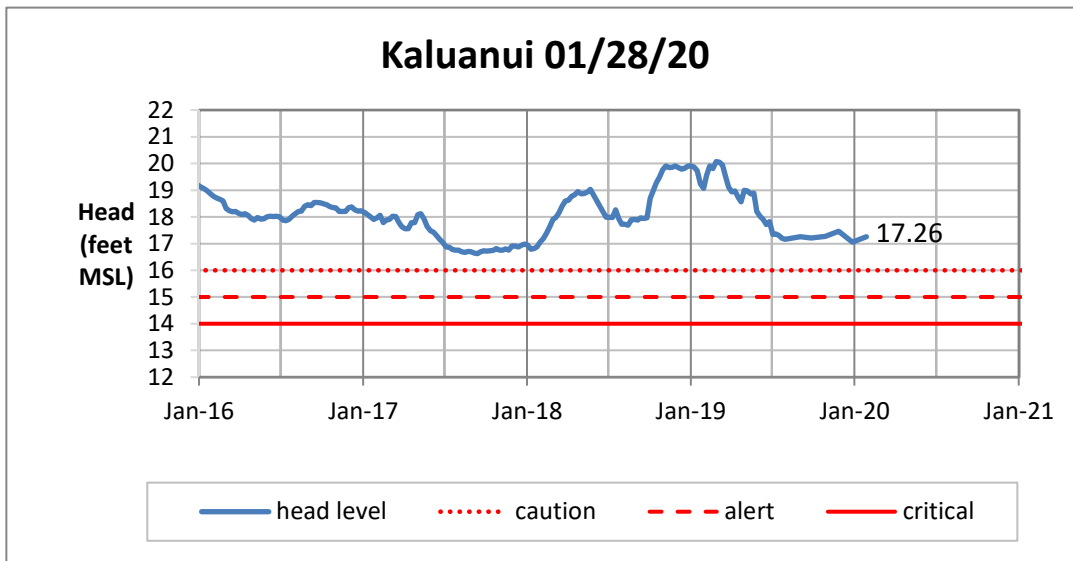

Head Report

Head Report

Head Report

Head Report

Head Report

HONOLULU WATERSHED AREA Rainfall Intake

Monthly Production