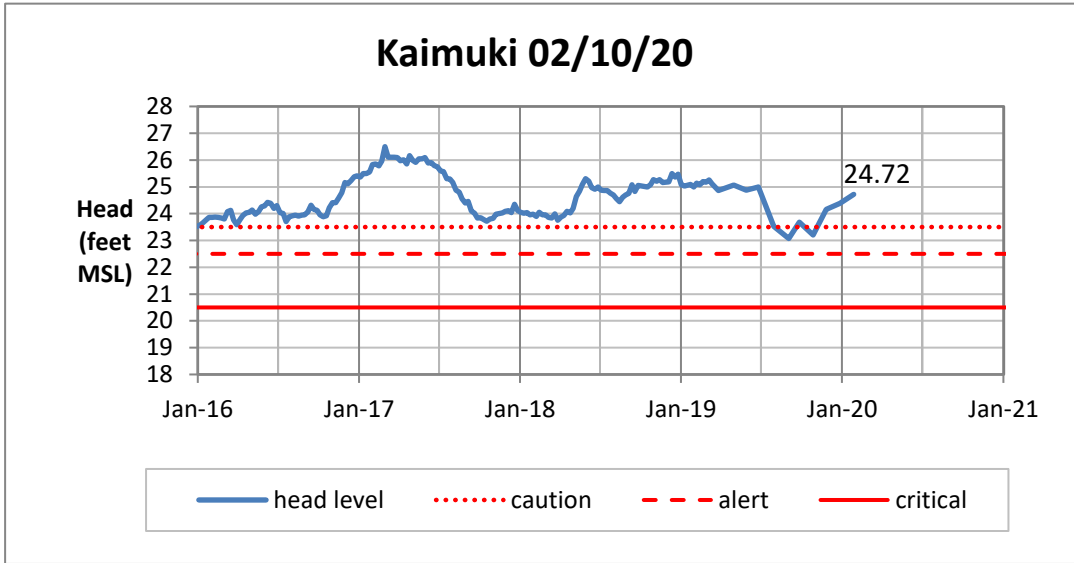

Head Report

Head Report

Head Report

Head Report

Head Report

HONOLULU WATERSHED AREA Rainfall Intake

Monthly Production