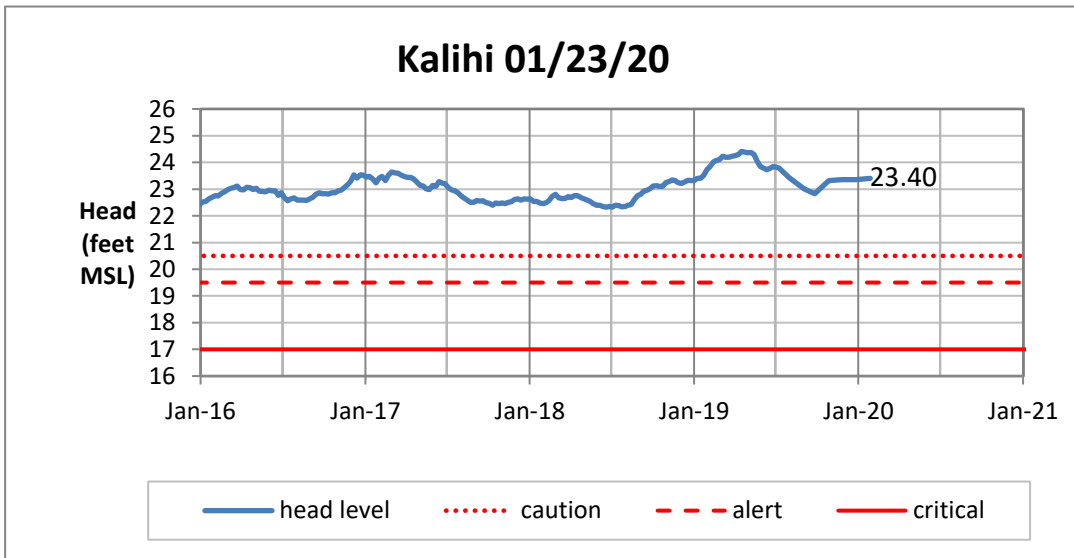

Head Report

Head Report

Head Report

Head Report

Head Report

HONOLULU WATERSHED AREA Rainfall Intake

Monthly Production