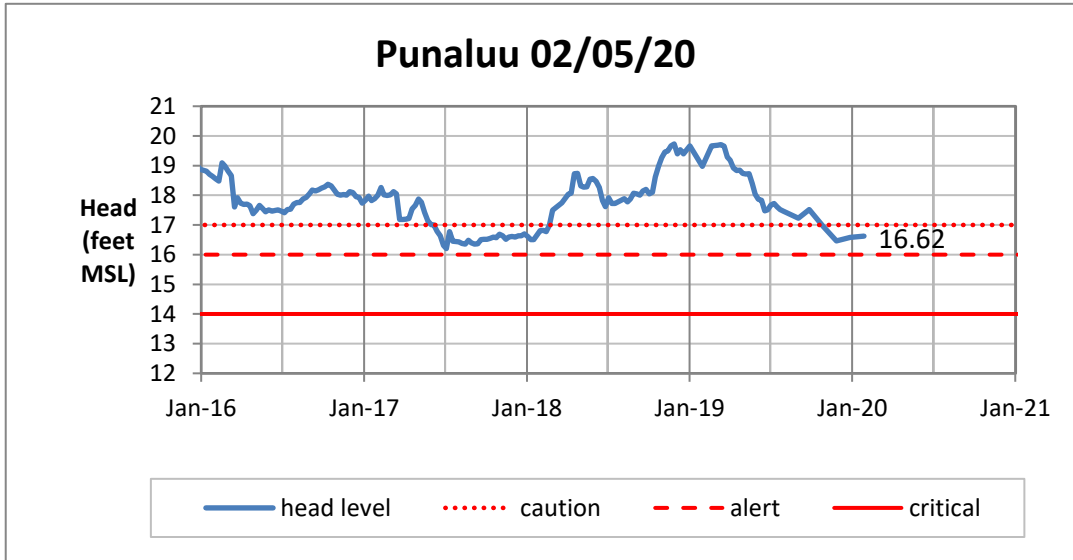

Head Report

Head Report

Head Report

Head Report

Head Report

HONOLULU WATERSHED AREA Rainfall Intake

Monthly Production