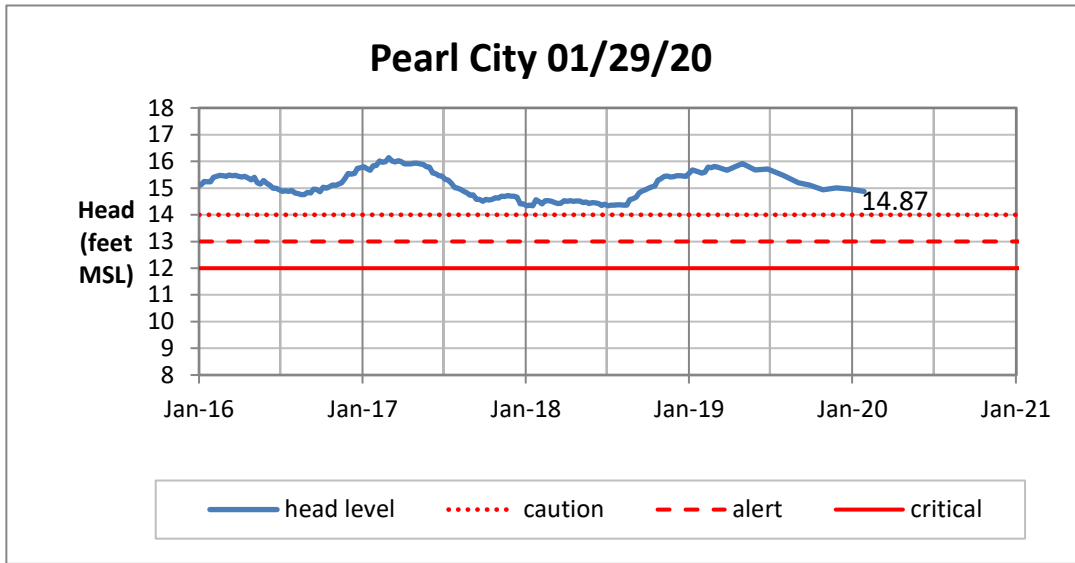

Head Report

Head Report

Head Report

Head Report

Head Report

HONOLULU WATERSHED AREA Rainfall Intake

Monthly Production