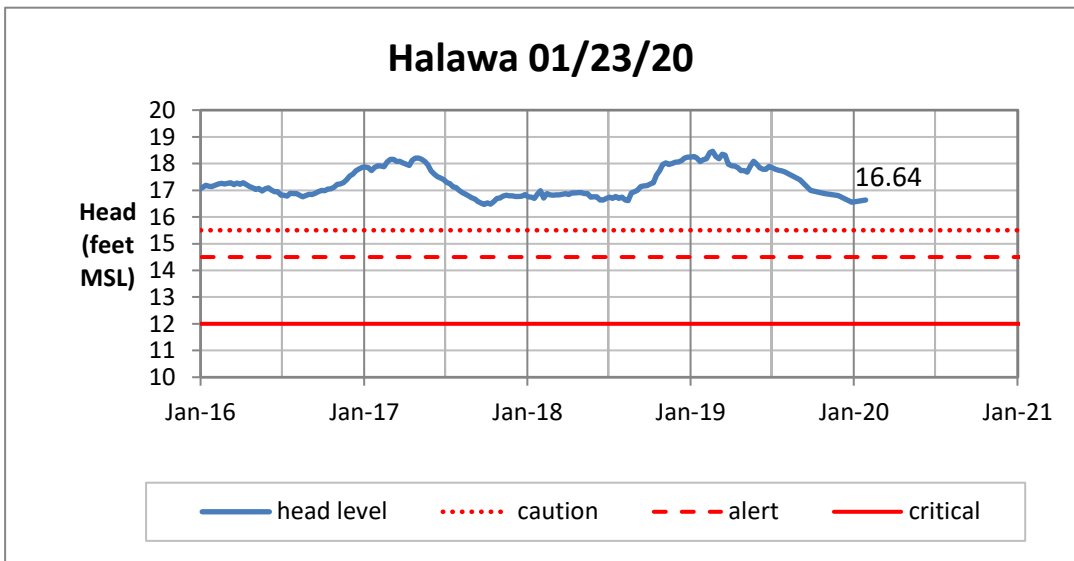

Head Report

Head Report

Head Report

Head Report

Head Report

HONOLULU WATERSHED AREA Rainfall Intake

Monthly Production