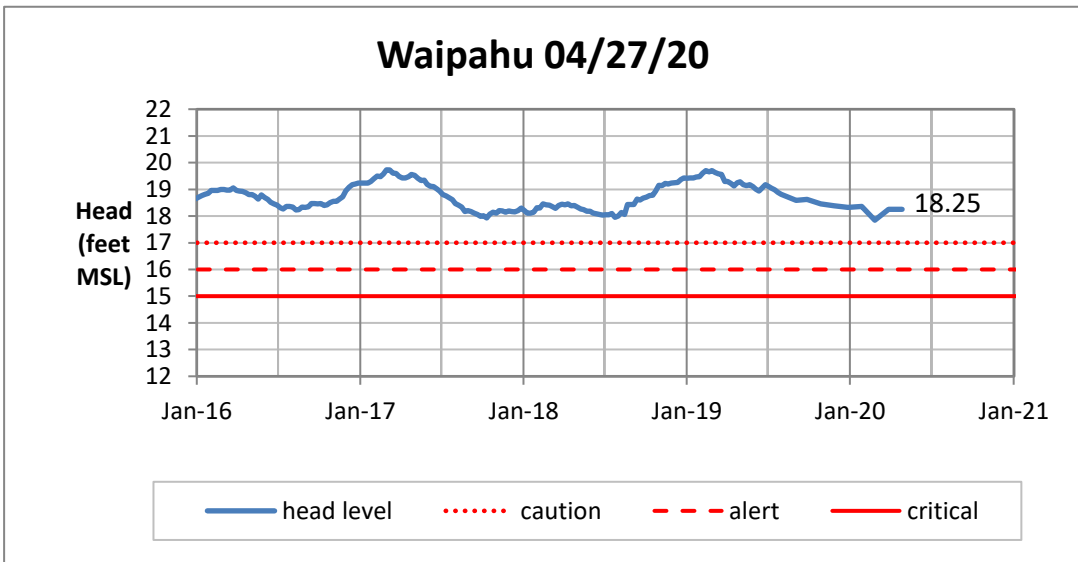

Head Report

Head Report

Head Report

Head Report

Head Report

HONOLULU WATERSHED AREA Rainfall Intake

Monthly Production