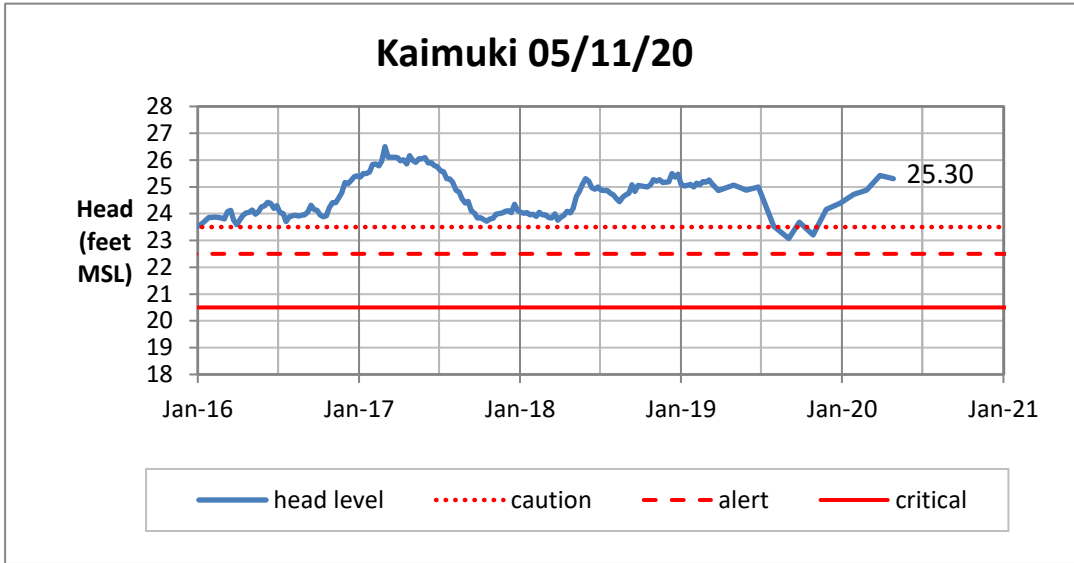

Head Report

Head Report

Head Report

Head Report

Head Report

HONOLULU WATERSHED AREA Rainfall Intake

Monthly Production