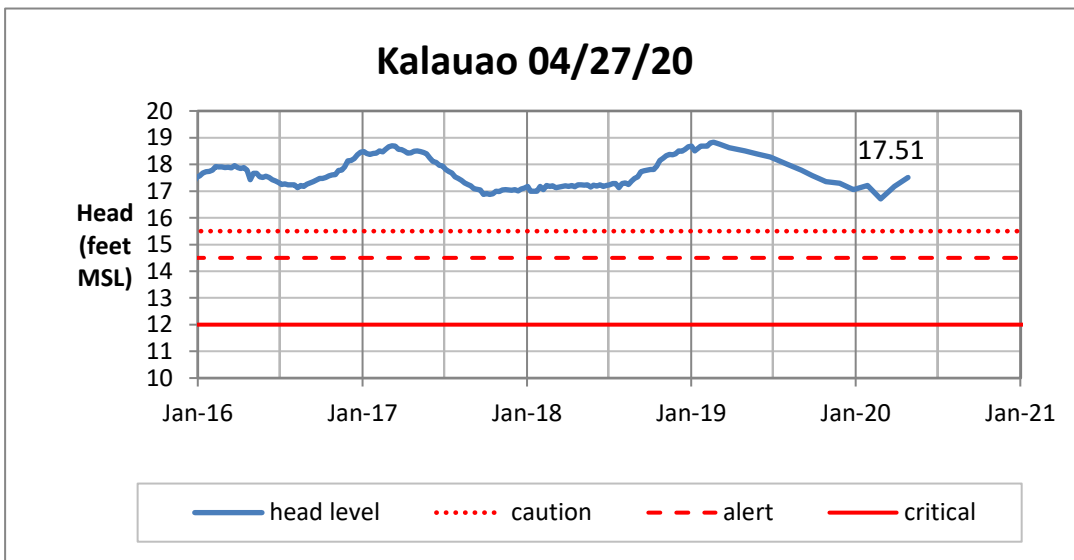

Head Report

Head Report

Head Report

Head Report

Head Report

HONOLULU WATERSHED AREA Rainfall Intake

Monthly Production