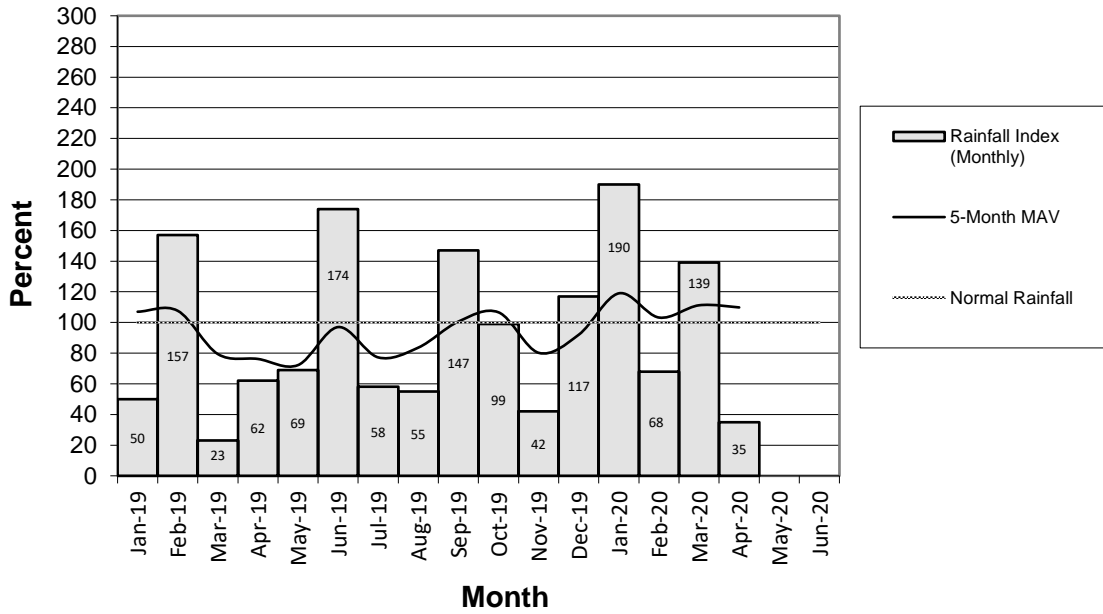

Head Report

Head Report

Head Report

Head Report

Head Report

HONOLULU WATERSHED AREA Rainfall Intake

Monthly Production