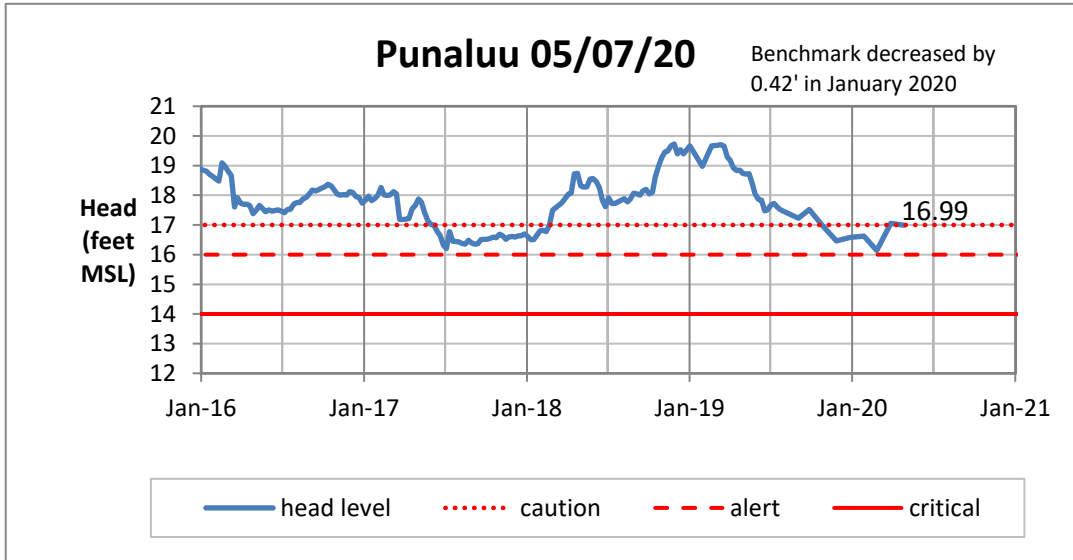

Head Report

Head Report

Head Report

Head Report

Head Report

HONOLULU WATERSHED AREA Rainfall Intake

Monthly Production