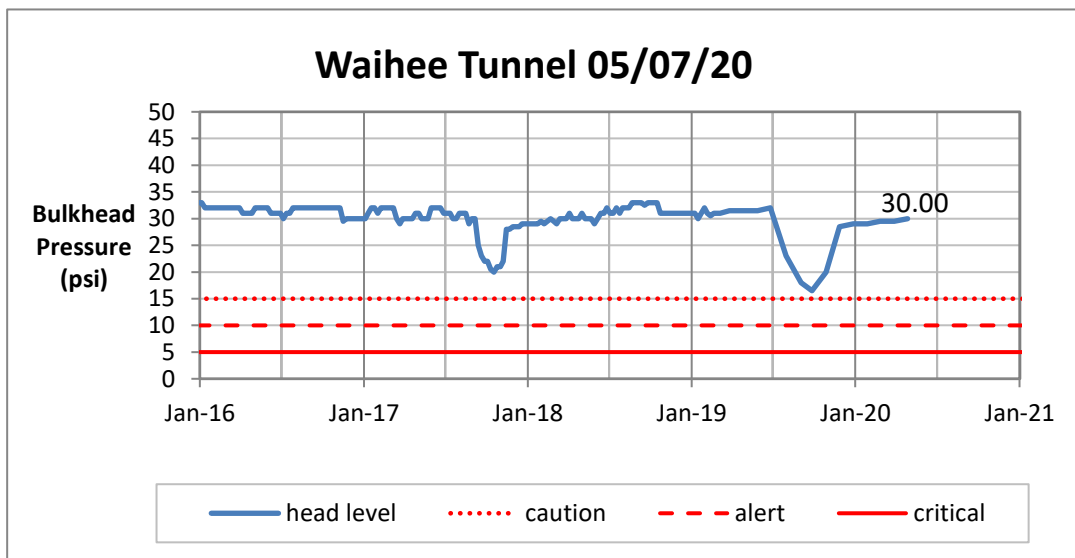

Head Report

Head Report

Head Report

Head Report

Head Report

HONOLULU WATERSHED AREA Rainfall Intake

Monthly Production