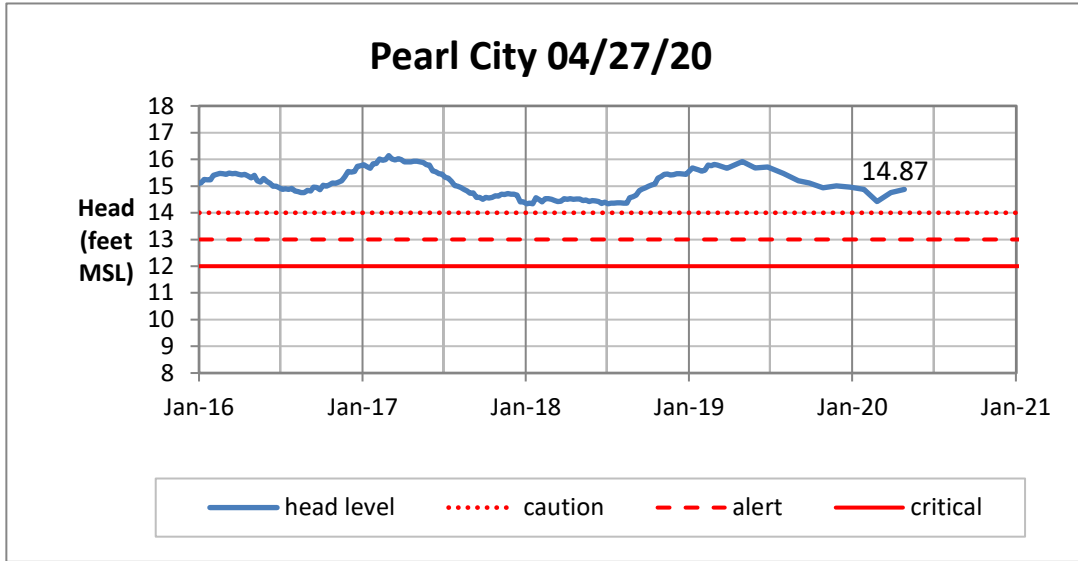

Head Report

Head Report

Head Report

Head Report

Head Report

HONOLULU WATERSHED AREA Rainfall Intake

Monthly Production