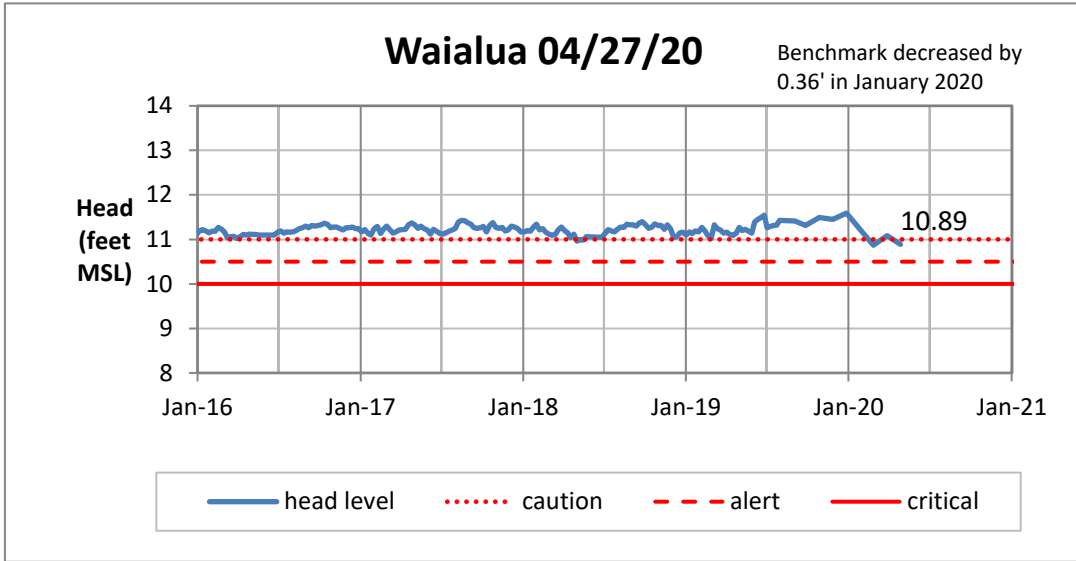

Head Report

Head Report

Head Report

Head Report

Head Report

HONOLULU WATERSHED AREA Rainfall Intake

Monthly Production