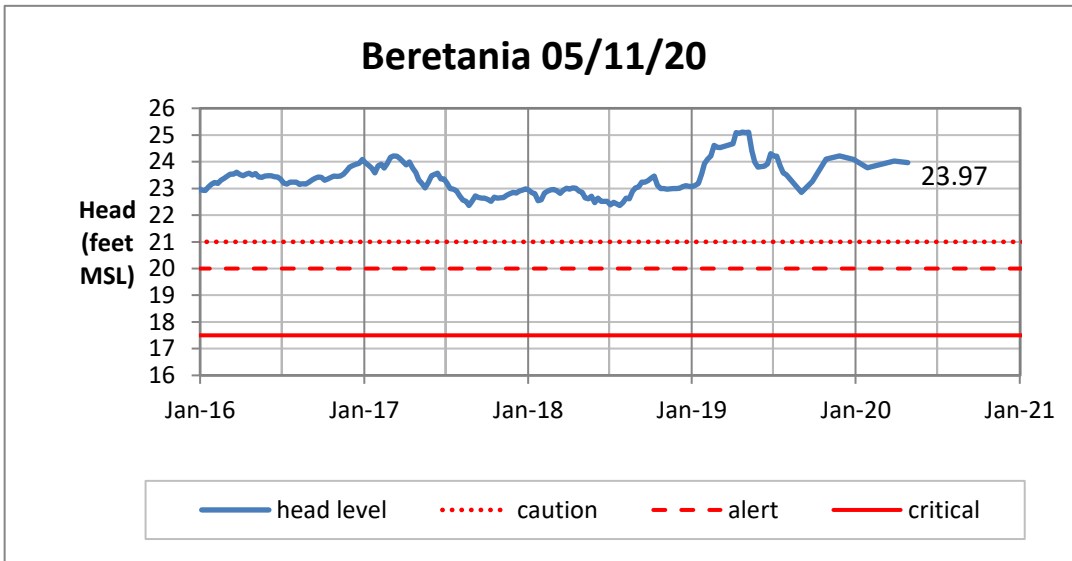

Head Report

Head Report

Head Report

Head Report

Head Report

HONOLULU WATERSHED AREA Rainfall Intake

Monthly Production