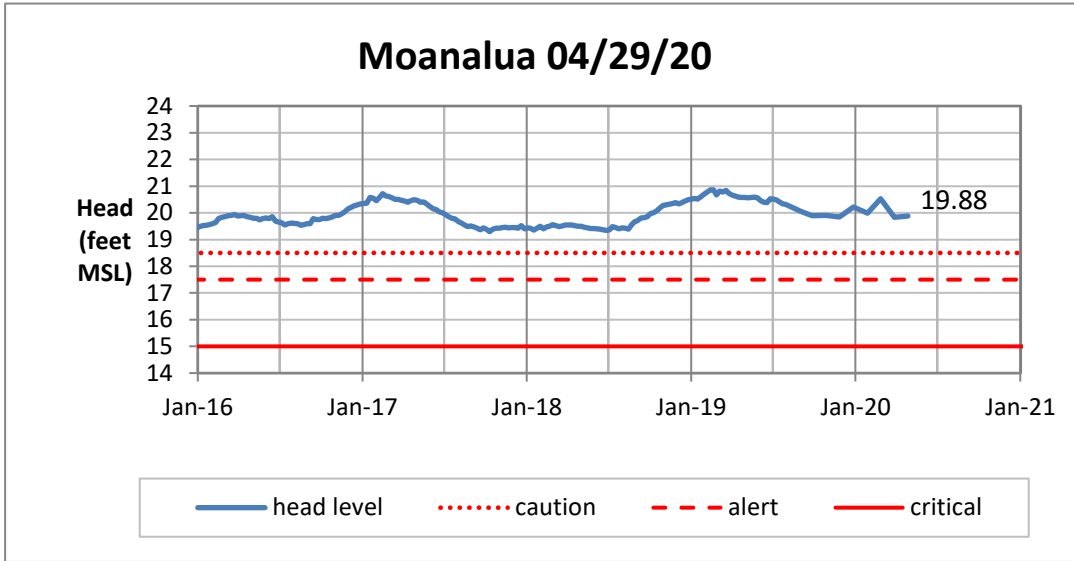

Head Report

Head Report

Head Report

Head Report

Head Report

HONOLULU WATERSHED AREA Rainfall Intake

Monthly Production