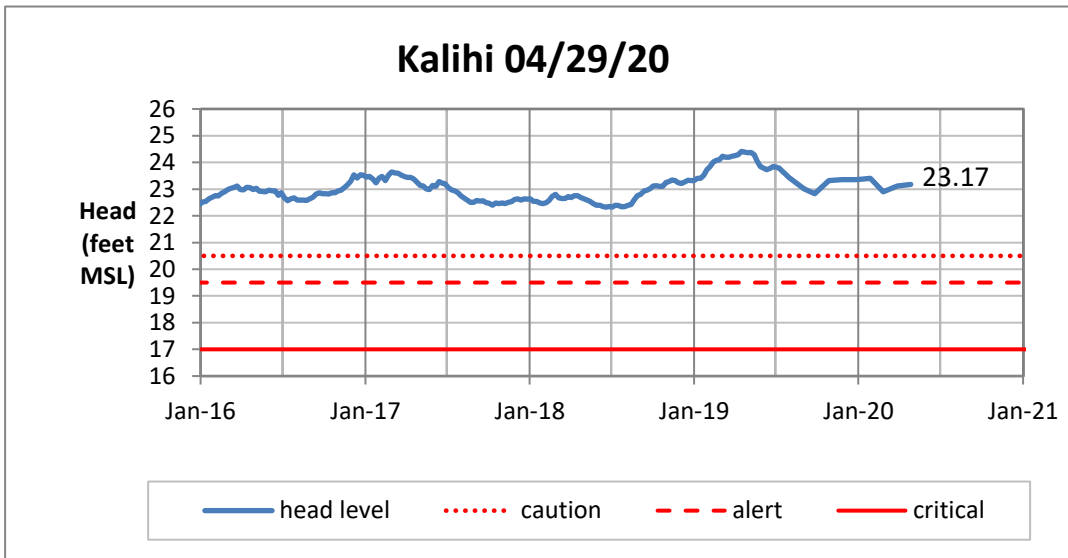

Head Report

Head Report

Head Report

Head Report

Head Report

HONOLULU WATERSHED AREA Rainfall Intake

Monthly Production