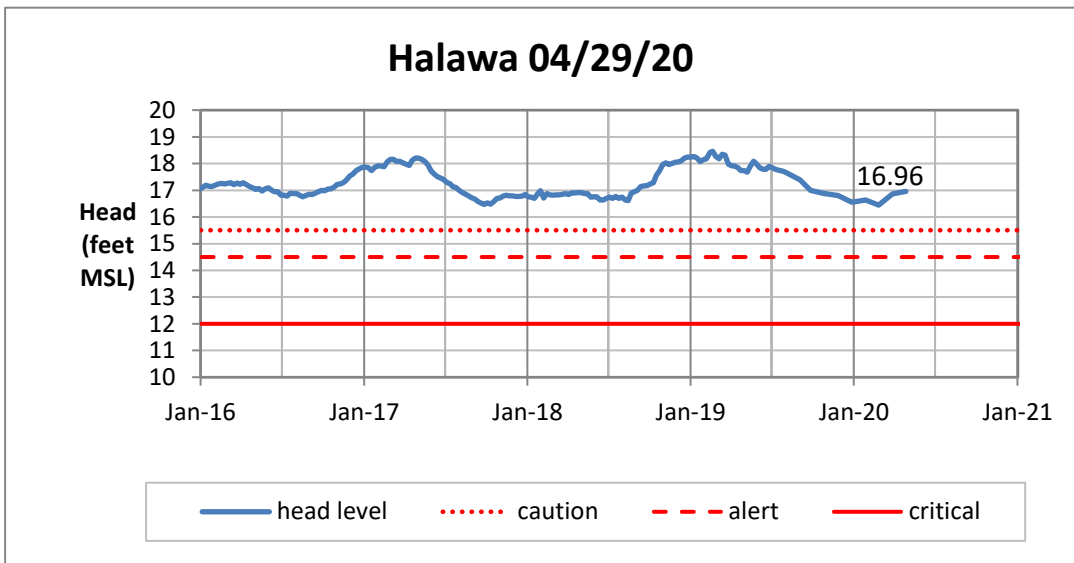

Head Report

Head Report

Head Report

Head Report

Head Report

HONOLULU WATERSHED AREA Rainfall Intake

Monthly Production