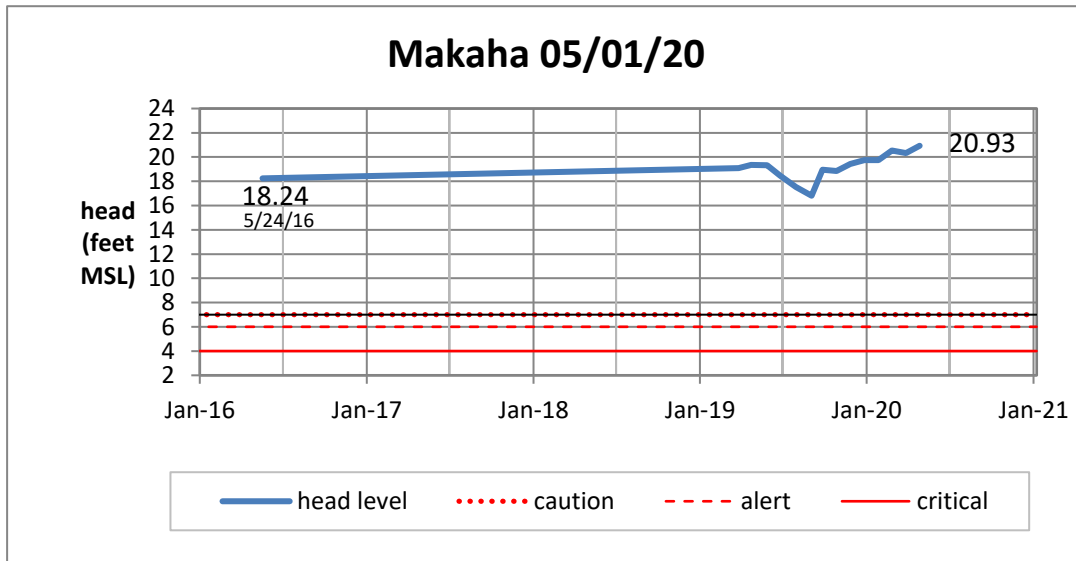

Head Report

Head Report

Head Report

Head Report

Head Report

HONOLULU WATERSHED AREA Rainfall Intake

Monthly Production