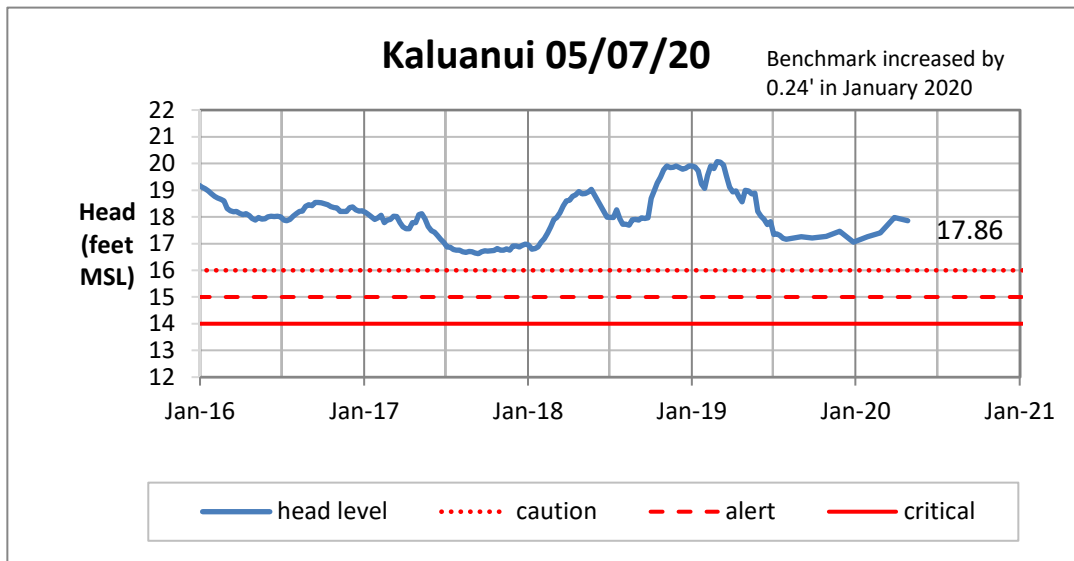

Head Report

Head Report

Head Report

Head Report

Head Report

HONOLULU WATERSHED AREA Rainfall Intake

Monthly Production