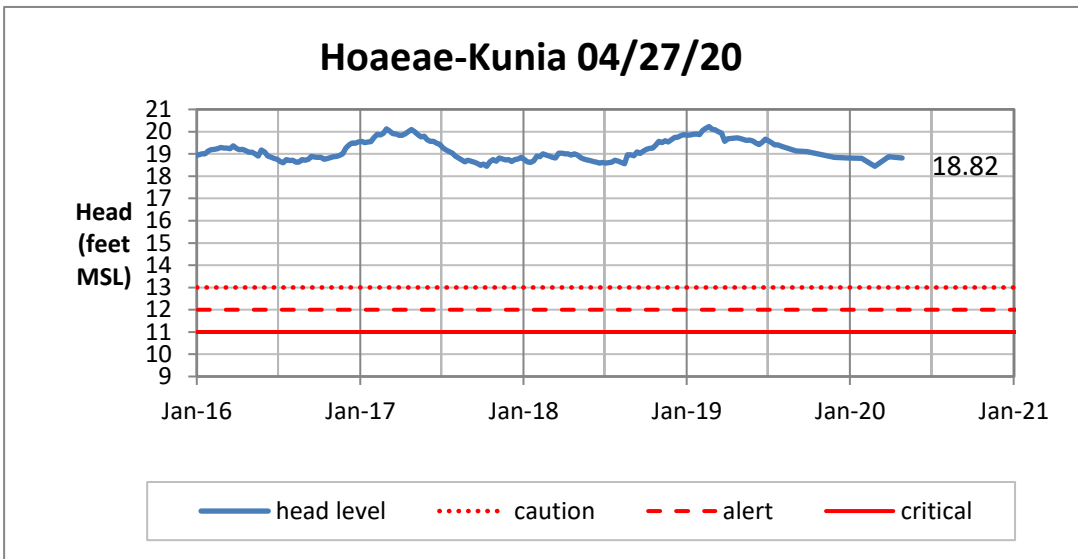

Head Report

Head Report

Head Report

Head Report

Head Report

HONOLULU WATERSHED AREA Rainfall Intake

Monthly Production